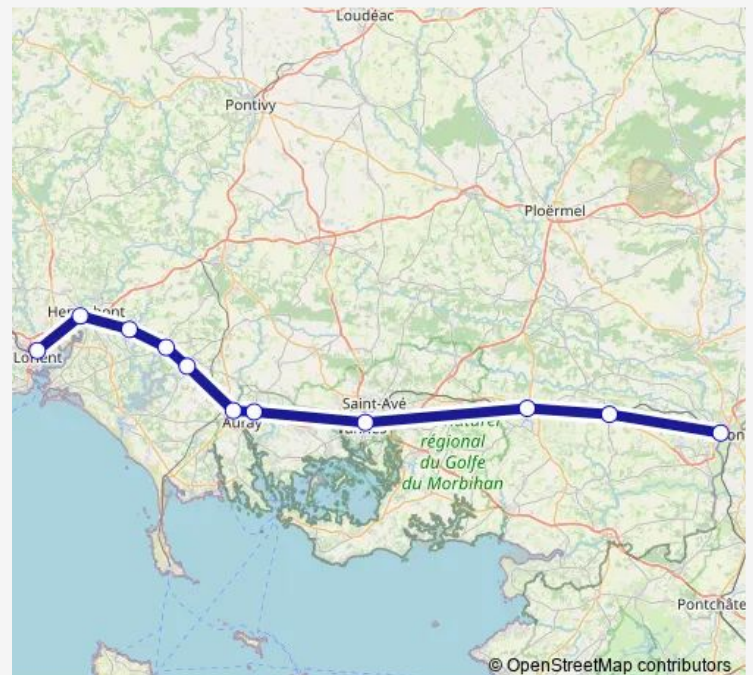

Rail P14 Quimper - Redon

[Go to website](#)

Direction

Quimper — Lorient

6 stops

[Open route schedule](#)

Quimper

Rosporden

Bannalec

Quimperlé

Gestel

Lorient

Route schedule

Quimper — Lorient

Monday 05:53-18:04

Tuesday 05:53-18:04

Wednesday 05:53-18:04

Thursday 05:53-18:04

Friday 05:53-18:04

Saturday —

Sunday —

Route info

Direction: Quimper

Stops: 6

Trip Duration: 0 hour 45 min

■ P14 — Quimper - Redon