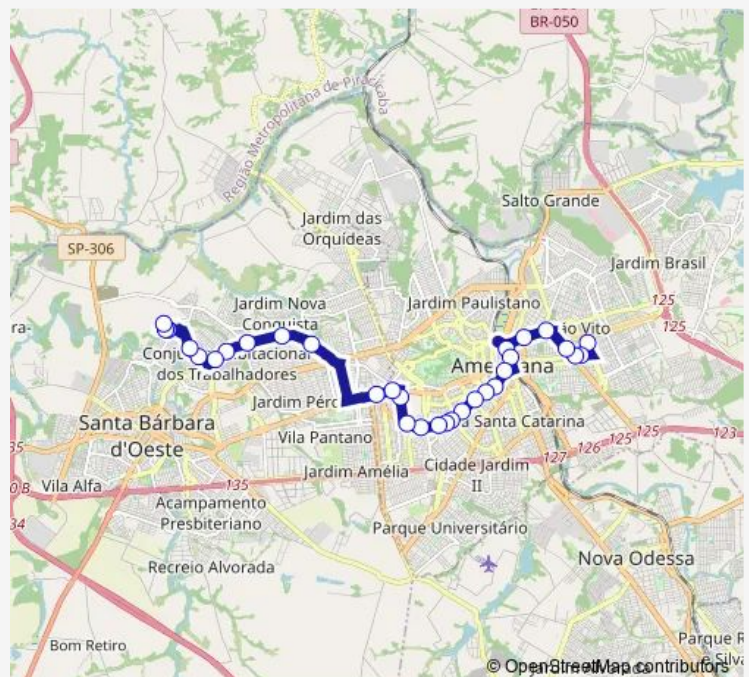

Route schedule

Terminal Rodoviario Francisco Luiz Bendilatti — R. Campinas 3 - Res. Sao Joaquim Santa Barbara d'Oeste - SP 13452-040 Brasil

Monday 06:00-22:10

Tuesday 06:00-22:10

Wednesday 06:00-22:10

Thursday 06:00-22:10

Friday 06:00-22:10

Saturday 06:00-22:10

Sunday 06:00-22:10

Route info

Direction: Terminal Rodoviario Francisco Luiz Bendilatti

Stops: 31

Trip Duration: 0 hour 45 min

629 — Americana (Terminal Rodoviario Francisco Luiz Bendilatti) - Santa Barbara D Oeste (SAO Joaquim)