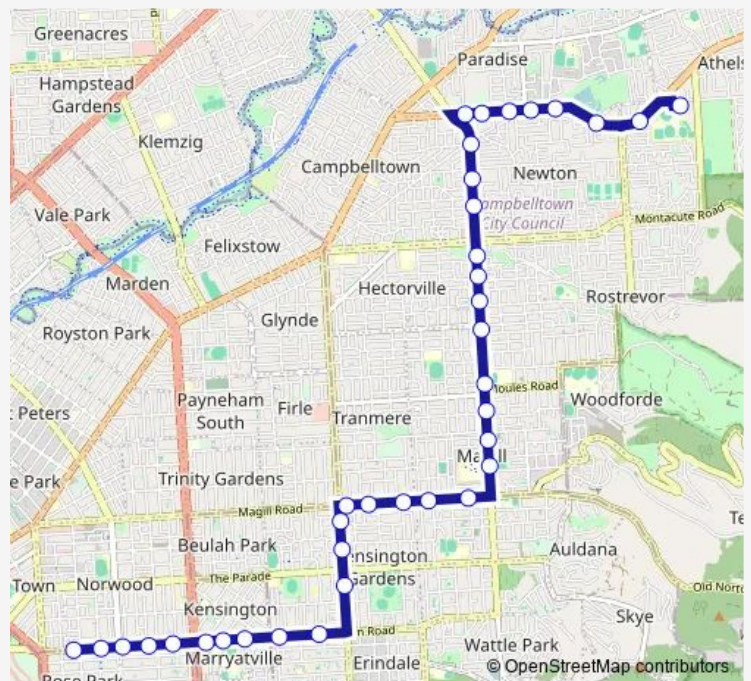

Stop 25 Gorge Rd - South side

Stop 24 Newton Rd - East side

Stop 23A Newton Rd - East side

Stop 23 Newton Rd - East side

Stop 22B St Bernards Rd - East side

Stop 22A St Bernards Rd - East side

Stop 22 St Bernards Rd - East side

Stop 21C St Bernards Rd - East side

Stop 21B St Bernards Rd - East side

Stop 21A St Bernards Rd - East side

Stop 21 St Bernards Rd - East side

Stop 20 St Bernards Rd - East side

Stop 18 Magill Rd - South side

Route schedule

Stop School St Ignatius Senior College Manresa Ct — Stop 2 Kensington Rd - South side

Monday	14:50
Tuesday	15:50
Wednesday	15:50
Thursday	15:50
Friday	15:50
Saturday	—
Sunday	—

Route info

Direction: Stop School St Ignatius Senior College Manresa Ct

Stops: 37

Trip Duration: 0 hour 34 min

Stop 17 Magill Rd - South side

Stop 16 Magill Rd - South side

Stop 15 Magill Rd - South side

Stop 14 Magill Rd - South side

Stop 16A Glynburn Rd - East side

Stop 16 Glynburn Rd - East side