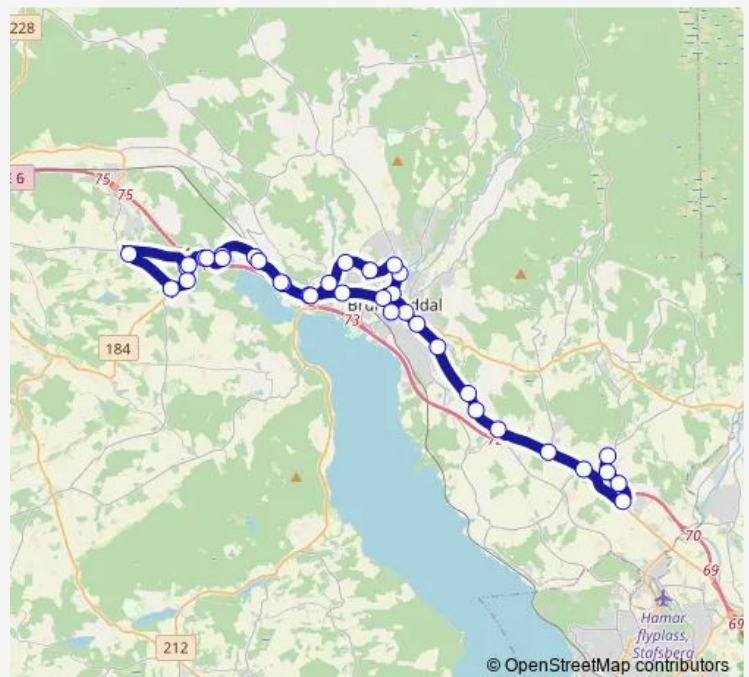

### Route schedule

Furnes ungdomsskole — Brumunddal sentrum

Monday 14:15

Tuesday —

Wednesday 14:15

Thursday —

Friday 14:15

Saturday —

### Route info

Direction: Furnes ungdomsskole

Stops: 33

Trip Duration: 0 hour 41 min

629 — Furnes u.sk - Solheim

Ryen

Solheim

Gropen