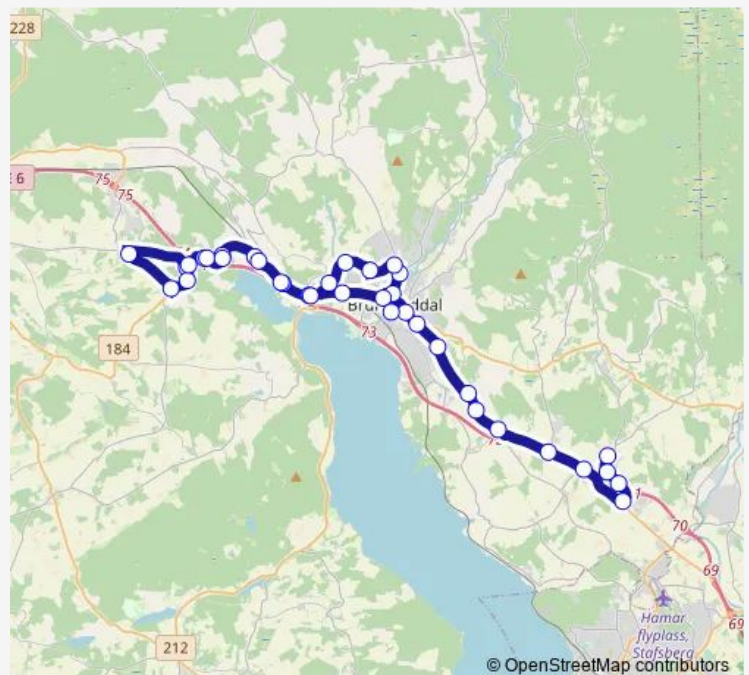

Thursday —

Friday 14:15

Saturday —

Sunday —

Route info

Direction: Furnes ungdomsskole

Stops: 34

Trip Duration: 0 hour 41 min