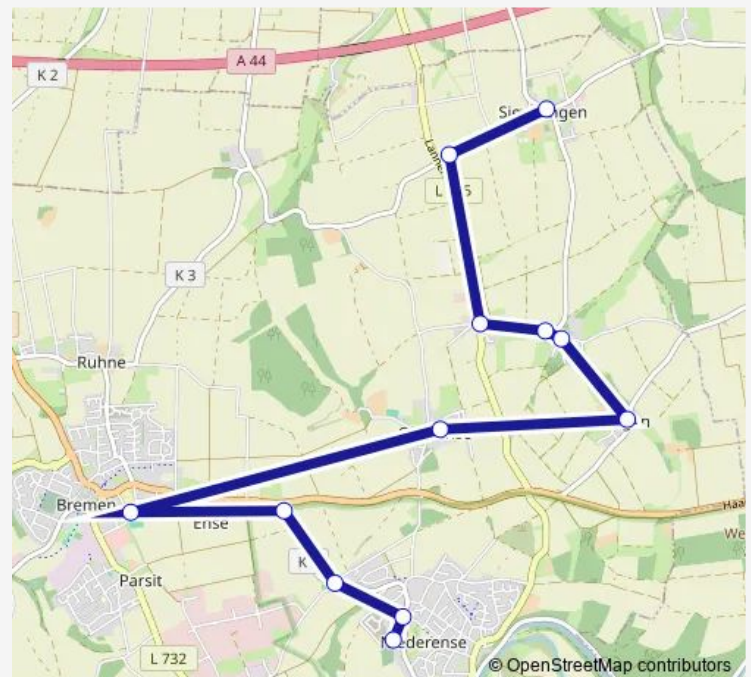

Niederense, Ensestraße

Niederense, Bernhardusplatz

Route schedule

Sieveringen — Niederense, Bernhardusplatz

Monday 07:32-13:40

Tuesday 07:32-13:40

Wednesday 07:32-13:40

Thursday 07:32-13:40

Friday 07:32-13:40

Saturday —

Sunday —

Route info

Direction: Sieveringen

Stops: 14

Trip Duration: 0 hour 21 min

Direction

Sieveringen, Radberg — Niederense, Ringstraße

7 stops

[Open route schedule](#)

Sieveringen, Radberg

Sieveringen, Ferige

Volbringen, Volbringen

Bilme

Bilme, Buchenberg

Friday 07:04

Saturday —

Sunday —

Route info

Direction: Sieveringen, Radberg

Stops: 7

Trip Duration: 0 hour 12 min

Direction