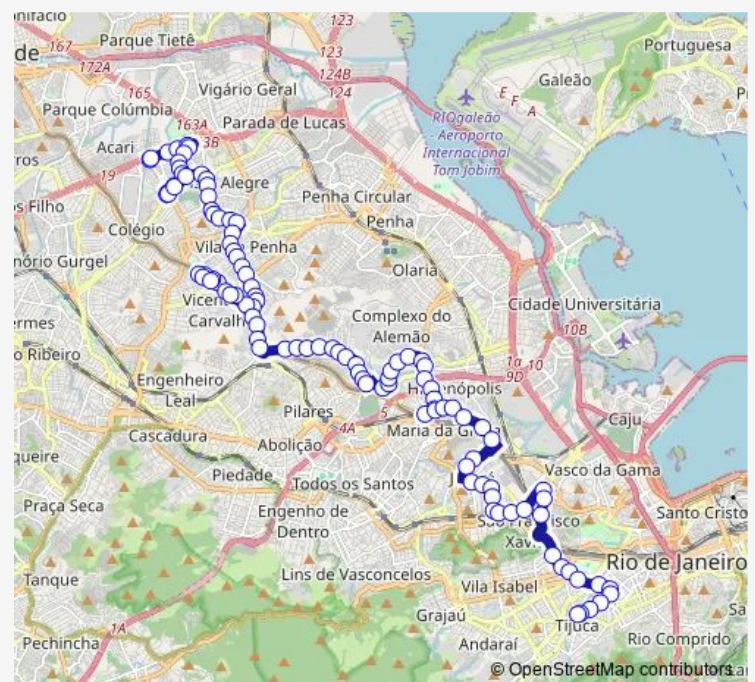

Flack

Sarandi

Matapi

Route schedule

Ponto Final: Saens Peña : Linha 629 — Ponto Final: Irajá : Horácio Wells

Monday 00:00

Tuesday 00:00

Wednesday 00:00

Thursday 00:00

Friday 00:00

Saturday 00:00

Sunday 00:00

Route info

Direction: Ponto Final: Saens Peña : Linha 629

Stops: 76

Trip Duration: 0 hour 57 min