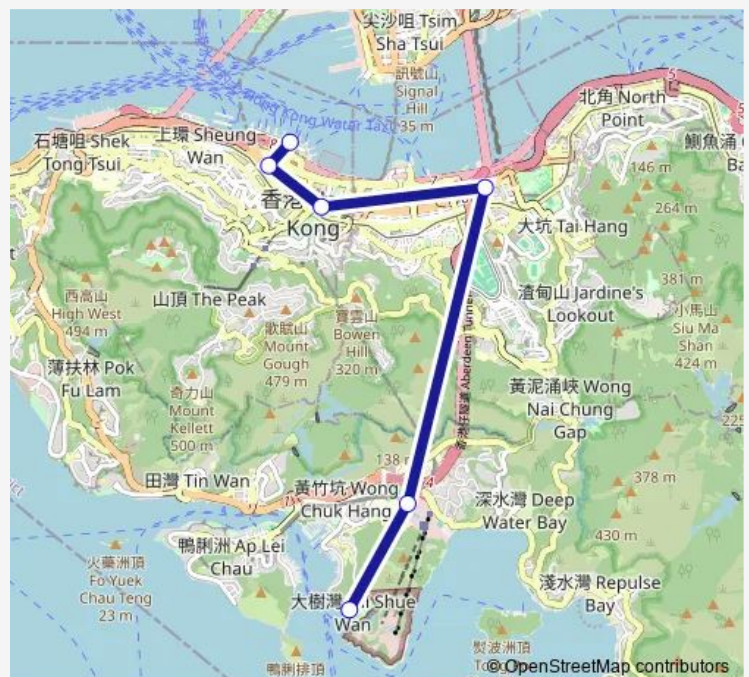

Bus 629 Central (Star Ferry) - Ocean Park (Main Entrance / Water World)

[Go to website](#)

Direction

[Ctb] Central (Star Ferry) — [Ctb] Water World

6 stops

[Open route schedule](#)

[Ctb] Central (Star Ferry)

[Ctb] Central (Exchange Square)[[Kmb+Ctb] Exchange Square BUS Terminus/
Central (Exchange Square)

[Ctb] Admiralty - MTR Exit B

[Ctb] Cannon Street, Gloucester Road[[Kmb+Ctb] Cannon Street/
Cannon Street, Gloucester Road

[Ctb] Ocean Park[[Kmb+Ctb] Ocean Park/
Ocean Park

[Ctb] Water World

Route schedule

[Ctb] Central (Star Ferry) — [Ctb] Water World

Monday	09:30
Tuesday	09:30
Wednesday	09:30
Thursday	09:30
Friday	09:30
Saturday	10:30
Sunday	10:30

Route info

Direction: [Ctb] Central (Star Ferry)

Stops: 6

Trip Duration: 0 hour 35 min