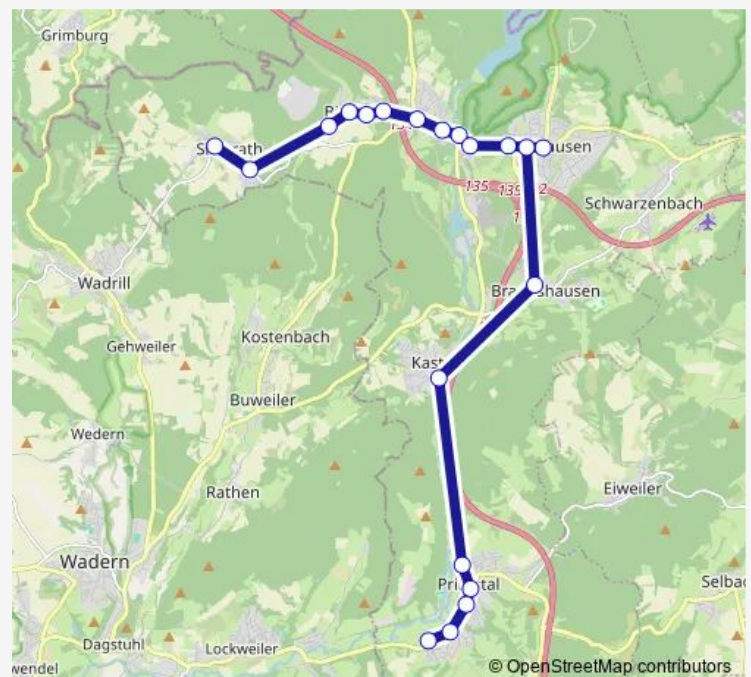

Homesweg, Bierfeld Nonnweiler

Zur Bergerflur, Bierfeld Nonnweiler

Wendalinusstr., Bierfeld Nonnweiler

Kreuzung Nord, Nonnweiler

Dorfplatz, Nonnweiler

Am Hammerberg, Nonnweiler

Ortseingang, Nonnweiler

Europäische Akademie, Otzenhausen Nonnweiler

### Route schedule

Markt, Sitzerath Nonnweiler — Hinter Krähenbusch, Primstal Nonnweiler

Monday 08:33-18:33

Tuesday 08:33-18:33

Wednesday 08:33-18:33

Thursday 08:33-18:33

Friday 08:33-18:33

Saturday —

### Route info

Direction: Markt, Sitzerath Nonnweiler

Stops: 20

Trip Duration: 0 hour 32 min

## Route info

Direction: Hinter Krähenbusch, Primstal Nonnweiler

Stops: 21

Trip Duration: 0 hour 33 min

629 Bus time schedules and route maps are available in an offline PDF at [busmaps.com](https://busmaps.com). Use the [busmaps.com](https://busmaps.com) website to see live bus times, train schedule or subway schedule, and step-by-step directions for all public transit in Hermeskeil