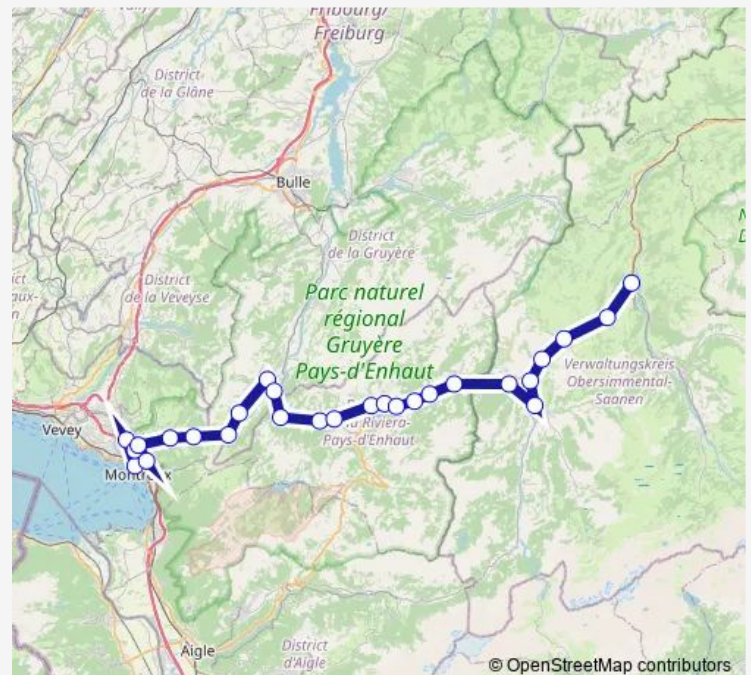

### Route schedule

Zweisimmen — Montreux

Monday	08:02-17:02
Tuesday	08:02-17:02
Wednesday	08:02-17:02
Thursday	08:02-17:02
Friday	—
Saturday	—
Sunday	08:02-17:02

### Route info

Direction: Zweisimmen

Stops: 27

Trip Duration: 2 hour 15 min

Les Avants

Chamby

Sonzier

Chernex