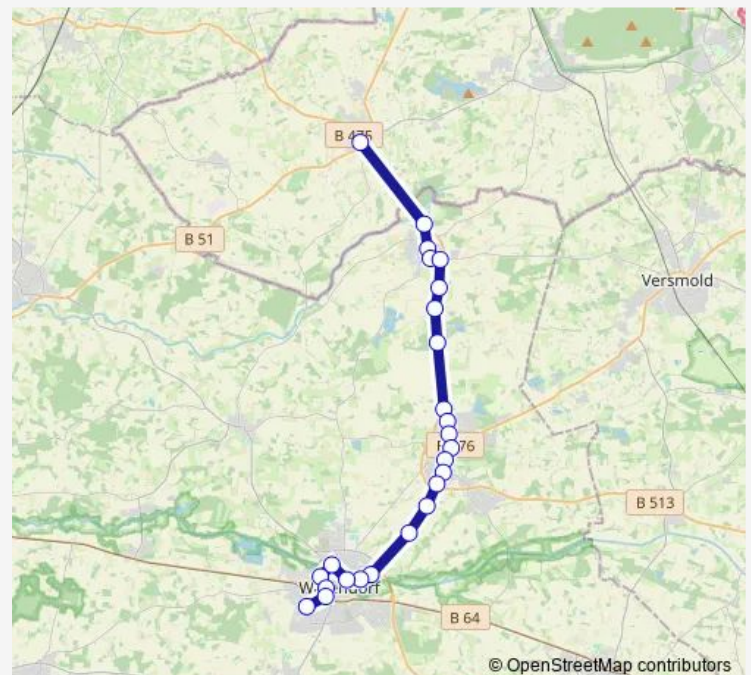

### Route schedule

Warendorf, Schulzentrum — Füchtorf, Mitte

Monday 13:07-15:34

Tuesday 13:07-15:34

Wednesday 13:07-15:34

Thursday 13:07-15:34

Friday 13:07-15:34

Saturday —

### Route info

Direction: Warendorf, Schulzentrum

Stops: 23

Trip Duration: 0 hour 29 min

R15 — Glandorf - Warendorf

BusMaps

Füchtorf, Sassenberger Str.

Füchtorf, Mitte