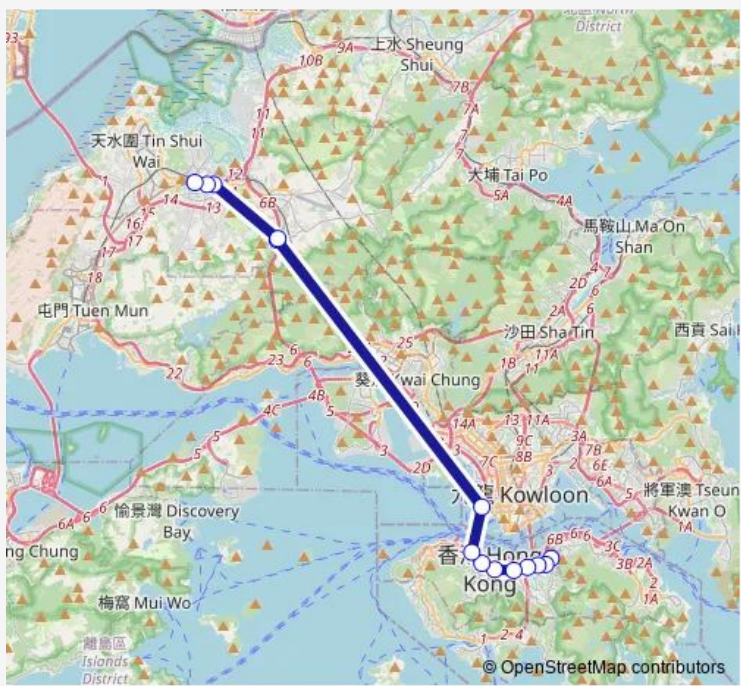

Route schedule
[Kmb] Yuen Long (West) BUS Terminus[[Lrtfeeder] Yuen Long West — [Ctb] TIN HAU Station[[Kmb+Ctb] Causeway BAY (TIN HAU) BUS Terminus/
Tin HAU Station[[Kmb] Causeway BAY (TIN HAU) BUS Terminus

Monday	09:30-10:30
Tuesday	09:30-10:30
Wednesday	09:30-10:30
Thursday	09:30-10:30
Friday	09:30-10:30
Saturday	—
Sunday	—

Route info
Direction: [Kmb] Yuen Long (West) BUS Terminus[[Lrtfeeder] Yuen Long West
Stops: 15
Trip Duration: 1 hour 2 min