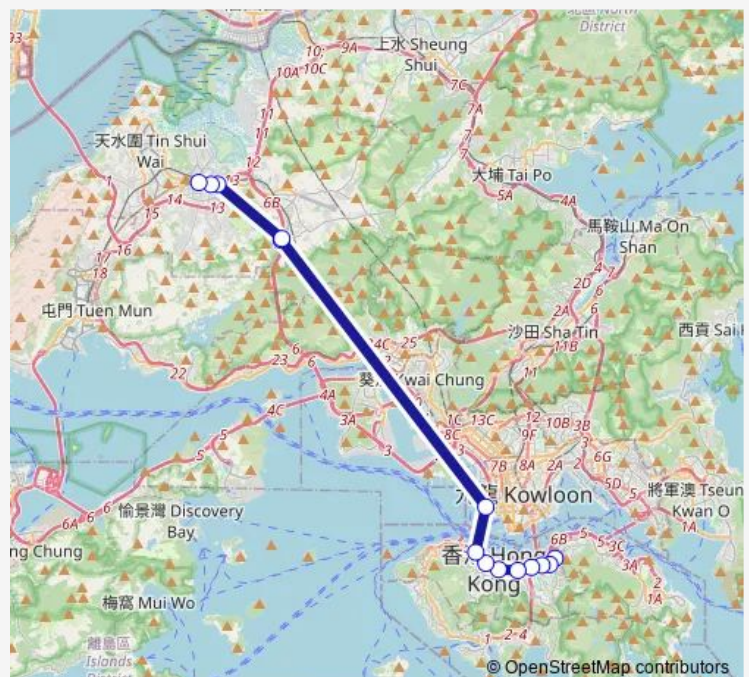

Route schedule

[Kmb] Yuen Long (West) BUS Terminus[[Lrtfeeder] Yuen Long West — [Ctb] TIN HAU Station[[Kmb+Ctb] Causeway BAY (TIN HAU) BUS Terminus/
Tin HAU Station[[Kmb] Causeway BAY (TIN HAU) BUS Terminus

Monday	09:30-10:30
Tuesday	09:30-10:30
Wednesday	09:30-10:30
Thursday	09:30-10:30
Friday	09:30-10:30
Saturday	—
Sunday	—

Route info

Direction: [Kmb] Yuen Long (West) BUS Terminus[[Lrtfeeder] Yuen Long West

Stops: 15

Trip Duration: 1 hour 7 min

Government Offices, Harcourt Road[[Kmb] Central Government Offices

[Ctb] Immigration Tower, Gloucester Road[[Kmb+Ctb] Immigration Tower/
Immigration Tower, Gloucester Road[[Kmb] Immigration Tower