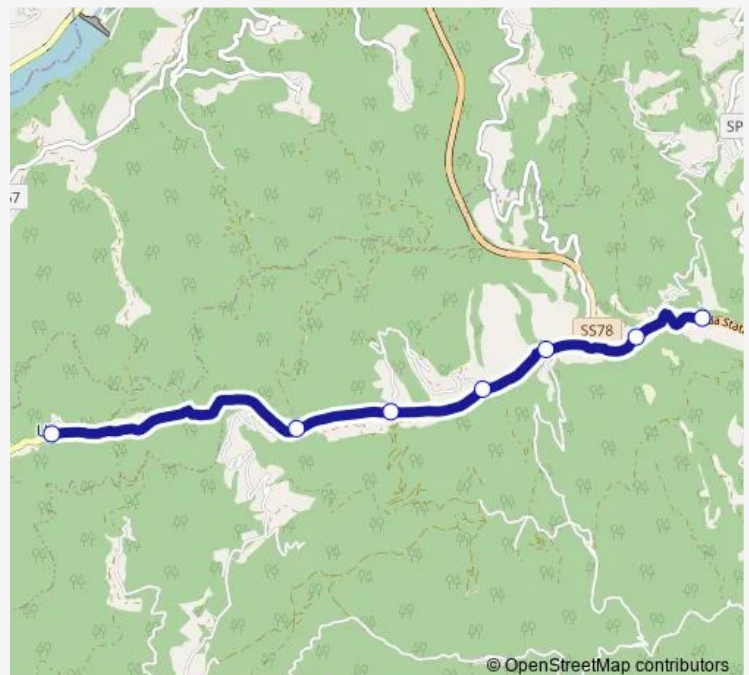

# Bus Ponte Marese-Arena-Uscerno

[Go to website](#)**Direction**

Ponte Marese — Uscerno

7 stops

[Open route schedule](#)

Ponte Marese

Bivio Montegallo - EX-Ss78

Arena

Bivio Pedara

Bivio Bovecchio - Ponte Paoletti

Bivio Ronciglione

Uscerno

**Route schedule**

Ponte Marese — Uscerno

Monday	06:35
Tuesday	06:35
Wednesday	—
Thursday	06:35
Friday	06:35
Saturday	—
Sunday	—

**Route info**

Direction: Ponte Marese

Stops: 7

Trip Duration: 0 hour 15 min

■ Ponte Marese-Arena-Uscerno

**BusMaps**

Bus time schedules and route maps are available in an offline PDF at [busmaps.com](https://busmaps.com). Use the [busmaps.com](https://busmaps.com) website to see live bus times, train schedule or subway schedule, and step-by-step directions for all public transit in Marsia