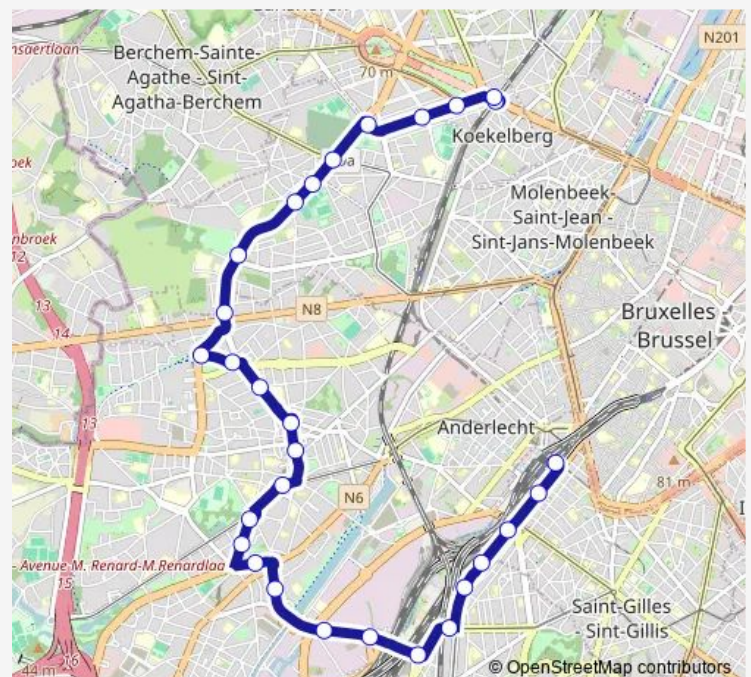

Aristide Briand

VAN Kalken

Digue DU Canal

Route schedule

Simonis — Digue DU Canal

Monday	13:07-00:40 ⁺¹
Tuesday	13:07-00:40 ⁺¹
Wednesday	13:07-00:40 ⁺¹
Thursday	13:07-00:40 ⁺¹
Friday	13:07-00:40 ⁺¹
Saturday	20:20-00:40 ⁺¹
Sunday	20:03-00:40 ⁺¹

Route info

Direction: Simonis

Stops: 21

Trip Duration: 0 hour 25 min

49 — Gare DU Midi - Simonis

Direction

VAN Kalken — Gare DU Midi

10 stops

[Open route schedule](#)

VAN Kalken

Digue DU Canal

ILE Sainte-Helene

Charroi

Wiels

Orban

Imprimerie