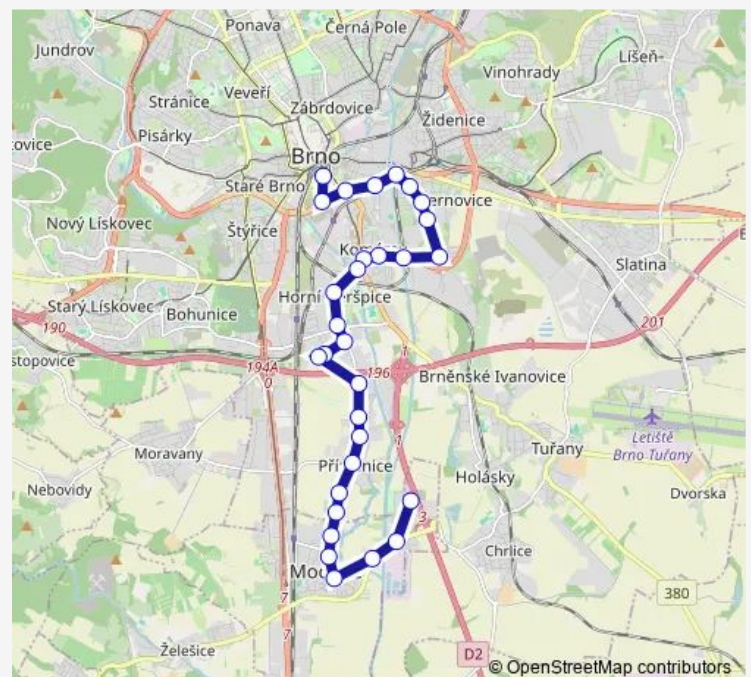

Bus 49 Brno, Dvůr v lese - Brno, Úzká

[Go to website](#)

Direction

Úzká — Modřice, Olympia

34 stops

[Open route schedule](#)

Úzká

Opuštěná

Autobusové nádraží

Hladíkova

Tržní

Jiránkova

Psychiatrická nemocnice

Škola Charbulova

Faměrovo náměstí

Hájecká

Vinohradská

Staré Černovice

Vinohradská

Hájecká

Mírová

Černovická

Mariánské náměstí

Komárov

Kšírova

Horní Heršpice

Košuličova

Route schedule

Úzká — Modřice, Olympia

Monday 05:09-08:33

Tuesday 05:09-08:33

Wednesday 05:09-08:33

Thursday 05:09-08:33

Friday 05:09-21:14

Saturday 18:43-22:45

Sunday 07:14-10:23

Route info

Direction: Úzká

Stops: 34

Trip Duration: 1 hour 3 min

49 — Brno, Dvůr v lese - Brno, Úzká

BusMaps