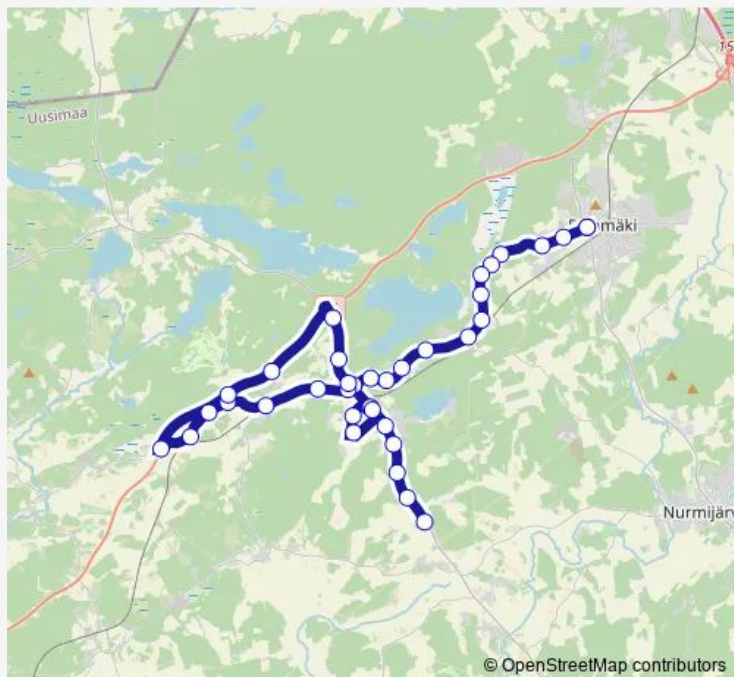

Thursday 09:00

Friday 09:00

Saturday —

Sunday —

Route info

Direction: Kurrinkaari P

Stops: 31

Trip Duration: 0 hour 35 min