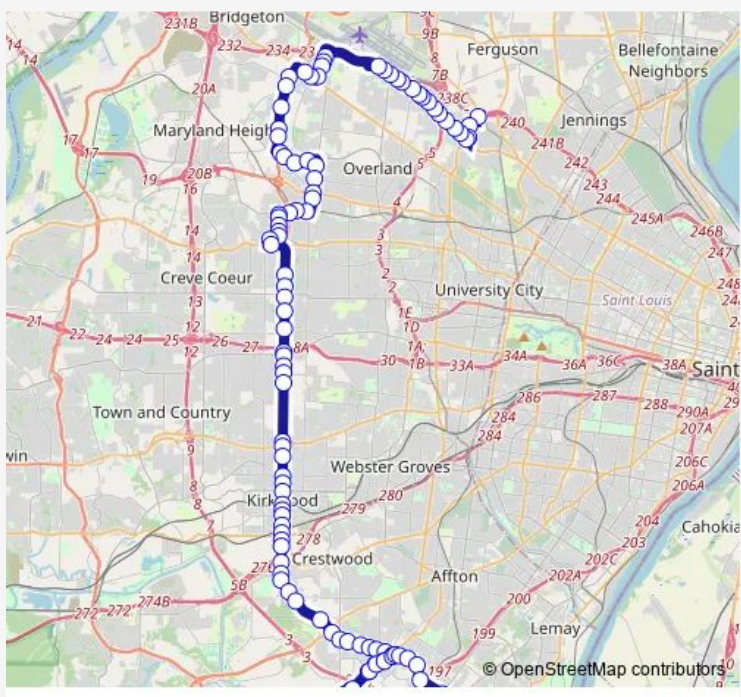

# Bus 49 Lindbergh

[Go to website](#)

**Direction**  
 North Hanley Transit Center — South County Center  
 106 stops  
[Open route schedule](#)

- North Hanley Transit Center
- 4215 North Hanley Sb
- North Hanley @ Natural Bridge Sb
- 8639 Natural Bridge Wb
- Natural Bridge @ Lada Wb
- 8865 Natural Bridge Wb
- Natural Bridge @ Springdale Wb
- Natural Bridge @ Engler Wb
- Natural Bridge @ Koenig Circle Wb
- Natural Bridge @ LA Guardia Wb
- Natural Bridge @ Mckibbon Wb
- Natural Bridge @ Marshall Wb
- Natural Bridge @ Fairfield Wb
- Natural Bridge @ Brenton Wb
- 10043 Natural Bridge Wb
- Natural Bridge @ Woodson Wb
- Natural Bridge @ Hilton ST. Louis Airport Wb
- Natural Bridge @ Aero Space Wb
- Cypress @ ST Damien Sb
- Cypress @ ST. Clement Sb
- Cypress @ Cypress Village Sb

Route schedule  
 North Hanley Transit Center — South County Center

Monday	04:17-22:50
Tuesday	04:17-22:50
Wednesday	04:17-22:50
Thursday	04:17-22:50
Friday	04:17-22:50
Saturday	04:50-22:50
Sunday	04:50-22:50

Route info  
 Direction: North Hanley Transit Center  
 Stops: 106  
 Trip Duration: 1 hour 37 min

49 — Lindbergh **BusMaps**

Cypress @ Spring Sb

ST. Charles Rock Road @ Adie Wb

ST. Charles Rock Road @ Banks Wb