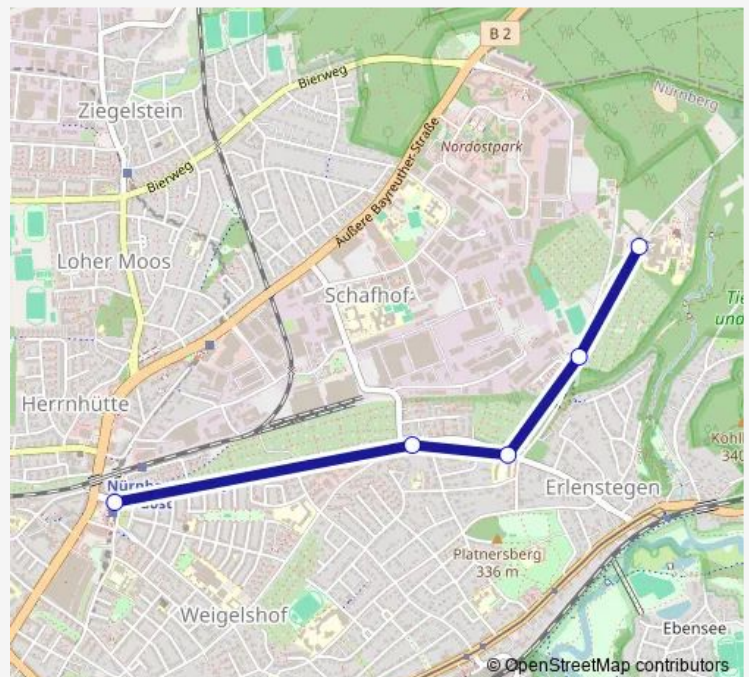

Direction

Nürnberg Nordost — Nürnberg Martha-Maria-Krkhs.

5 stops

[Open route schedule](#)

Nürnberg Nordost

Nürnberg Spitalhof

Nürnberg Hubertusstr.

Nürnberg Tattersall

Saturday —

Sunday —

Route info

Direction: Nürnberg Nordost

Stops: 5

Trip Duration: 0 hour 7 min

Direction

Nürnberg Martha-Maria-Krkhs. — Nürnberg Nordost

6 stops

[Open route schedule](#)

Nürnberg Martha-Maria-Krkhs.

Nürnberg Tattersall

Nürnberg Hubertusstr.

Nürnberg Spitalhof

Nürnberg Leipziger Platz

Nürnberg Nordost

Sunday —

Route info

Direction: Nürnberg Martha-Maria-Krkhs.

Stops: 6

Trip Duration: 0 hour 8 min

49 Bus time schedules and route maps are available in an offline PDF at busmaps.com. Use the busmaps.com website to see live bus times, train schedule or subway schedule, and step-by-step directions for all public transit in Nuernberg