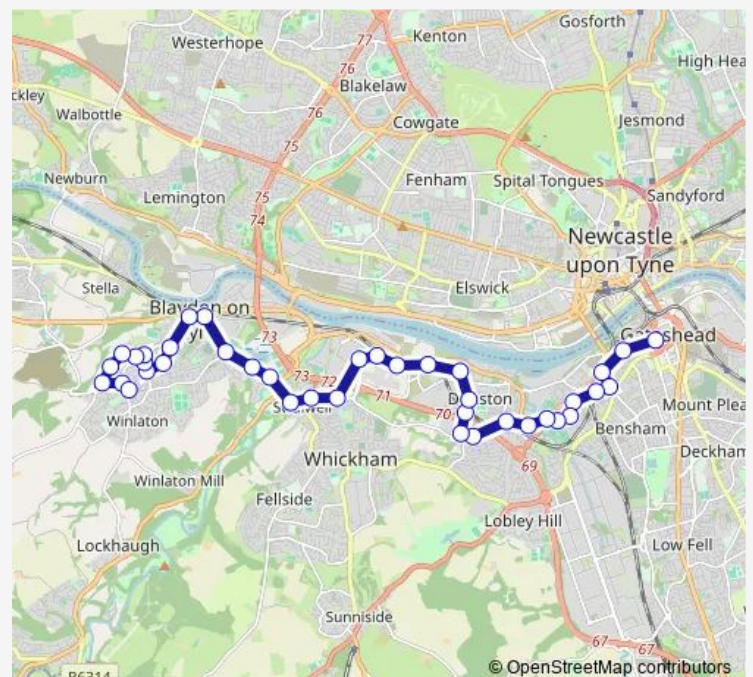

### Route schedule

Winlaton Bus Station — Gateshead Interchange

Monday 05:12-22:27

Tuesday 05:12-22:27

Wednesday 05:12-22:27

Thursday 05:12-22:27

Friday 05:12-22:27

Saturday 05:28-22:27

### Route info

Direction: Winlaton Bus Station

Stops: 38

Trip Duration: 0 hour 42 min

49 — Winlaton - Gateshead

St Omers Road

Dunston Road-Park

Park Terrace-Hawthorne Drive

39 stops

[Open route schedule](#)

Gateshead Interchange

Askew Road-St Cuthberts

Cuthbert Street

School Street

Derwentwater Road-South Hill Road

Derwentwater Road-Teams Club

Dunston Road-Meadow Lane

St Omers Road

Handy Drive-Bus Depot

Metrocentre Interchange

Yellow Car Park

Metro Oasis

Market Lane-Millers Lane

Hexham Road - Brewery Bank