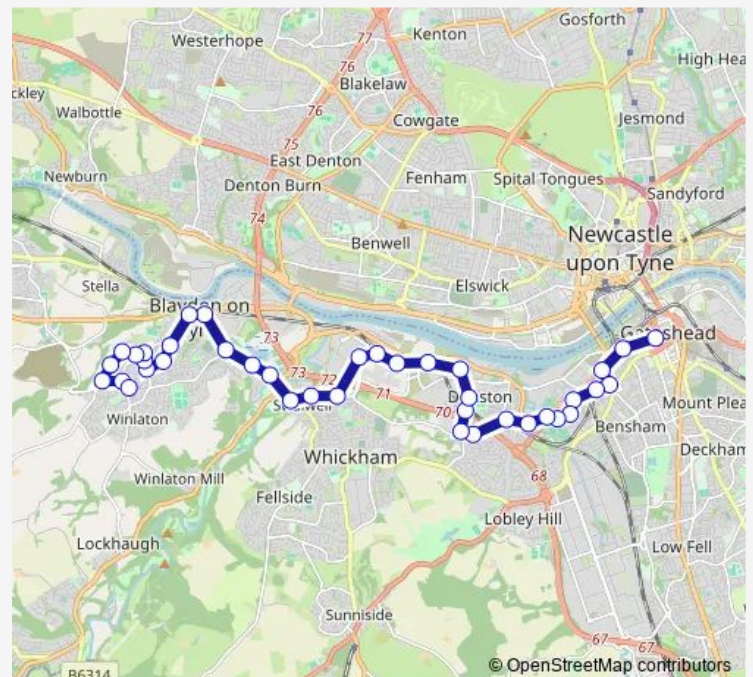

Metro Oasis

Metrocentre Interchange

Handy Drive-Bus Depot

Route schedule

Winlaton Bus Station — Gateshead Interchange

Monday 05:12-22:27

Tuesday 05:12-22:27

Wednesday 05:12-22:27

Thursday 05:12-22:27

Friday 05:12-22:27

Saturday 05:28-22:27

Sunday 05:52-22:27

Route info

Direction: Winlaton Bus Station

Stops: 38

Trip Duration: 0 hour 42 min

Bensham Road-Musgrave Villas

Gateshead Interchange

Direction

Gateshead Interchange — Winlaton Bus Station

39 stops

[Open route schedule](#)

Gateshead Interchange

Askew Road-St Cuthberts

Cuthbert Street

School Street

Derwentwater Road-South Hill Road

Derwentwater Road-Teams Club

Victoria Road

Bolam Street-Turning Circle

Derwentwater Road-Ropery Road

Derwentwater Road-Teams Bridge