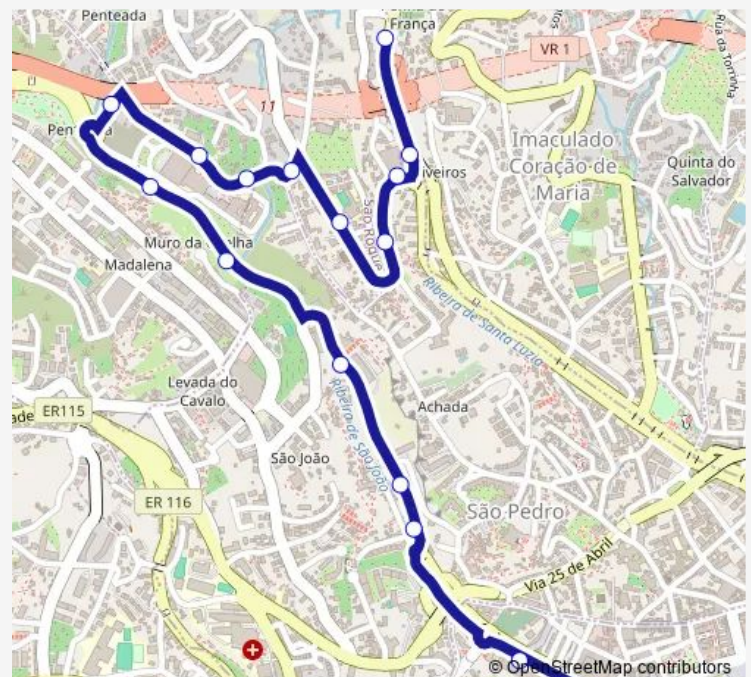

Bus 49 Centro - Fundoa (via Universidade)

[Go to website](#)

Direction

Fundoa T-49 (912) — Rua Conselheiro (17)

16 stops

[Open route schedule](#)

Fundoa T-49 (912)

Junto ao Modelo (914)

Modelo dos Viveiros (171)

Antes da Brisa (169)

Igreja São José S (167)

Rampa do Muro da Coelha (649a)

Antes Tecnopolo S (649)

Tecnopolo S (651)

Descida Para ROT Max (1286)

Rotunda Tecnopolo D (650e)

Depois Tecnopolo (650d)

Renault (650c)

Estr São João D (650b)

Entrada S João (650a)

Edifício 2000 (652)

Rua Conselheiro (17)

Route schedule

Fundoa T-49 (912) — Rua Conselheiro (17)

Monday 06:15-18:25

Tuesday 06:15-18:25

Wednesday 06:15-18:25

Thursday 06:15-18:25

Friday 06:15-18:25

Saturday 06:35-18:25

Sunday 06:35-18:25

Route info

Direction: Fundoa T-49 (912)

Stops: 16

Trip Duration: 0 hour 13 min

49 — Centro - Fundoa (via Universidade)