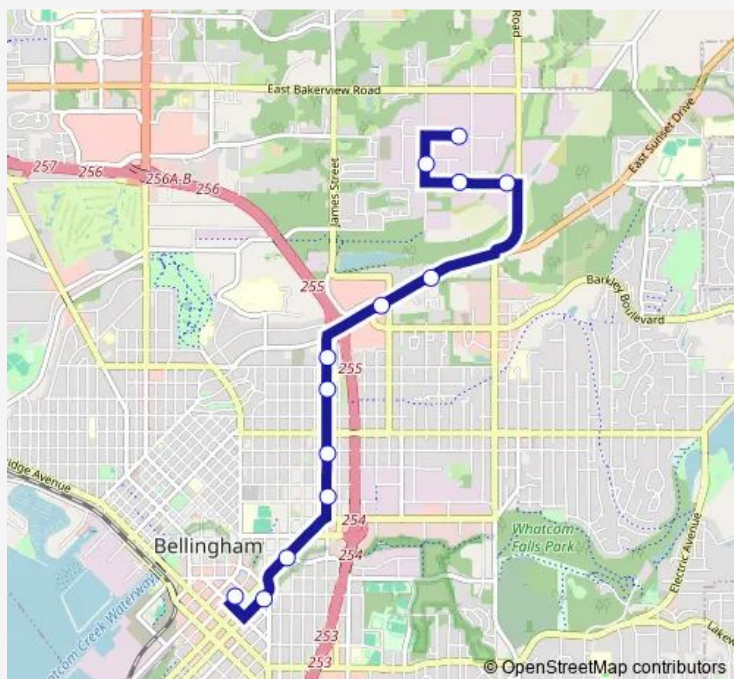

James St at Carolina St

James St at Kentucky St

State St at Iron St

State St at Kansas St

State St at Ellis St

Bellingham Station

Route schedule

Midway Ln at Bakerview Spur — Bellingham Station

Monday 13:15-17:45

Tuesday 13:15-17:45

Wednesday 13:15-17:45

Thursday 13:15-17:45

Friday 13:15-17:45

Saturday 09:47-17:47

Sunday —

Route info

Direction: Midway Ln at Bakerview Spur

Stops: 16

Trip Duration: 0 hour 20 min

49 — Downtown&Bakerview Spur

Direction

Bellingham Station — Midway Ln at Irongate Rd

13 stops

[Open route schedule](#)

Tuesday 06:55-12:25

Wednesday 06:55-12:25

Thursday 06:55-12:25

Friday 06:55-12:25

Saturday 08:55-16:25

Sunday —

Route info

Direction: Bellingham Station