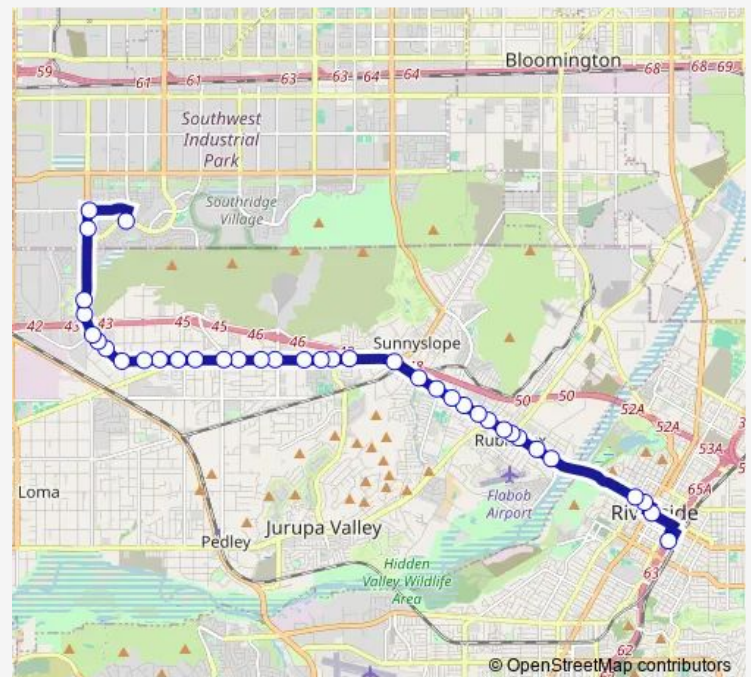

Thursday 05:12-21:48

Friday 05:12-21:48

Saturday 07:10-19:44

Sunday 07:10-19:44

Route info

Direction: Vine St. Mobility Hub

Stops: 37

Trip Duration: 0 hour 42 min

49 — Riverside Vine St Hub-Country Village

Mission + Vernon

Mission + Agate

Mission + Pedley

Mission + Glen

Mission + Kenneth

Mission + Hunter

Mission + Campbell

Banana + Cherry

Direction

Banana + Cherry — Vine St. Mobility Hub

36 stops

[Open route schedule](#)

Banana + Cherry

Cherry + Rancherias

Cherry + Southridge

Direction: Banana + Cherry

Stops: 36

Trip Duration: 0 hour 47 min

Mission + Pacific

Mission + La Rue

Mission + Riverview

Mission + Avalon

Mission + Rubidoux Blvd.