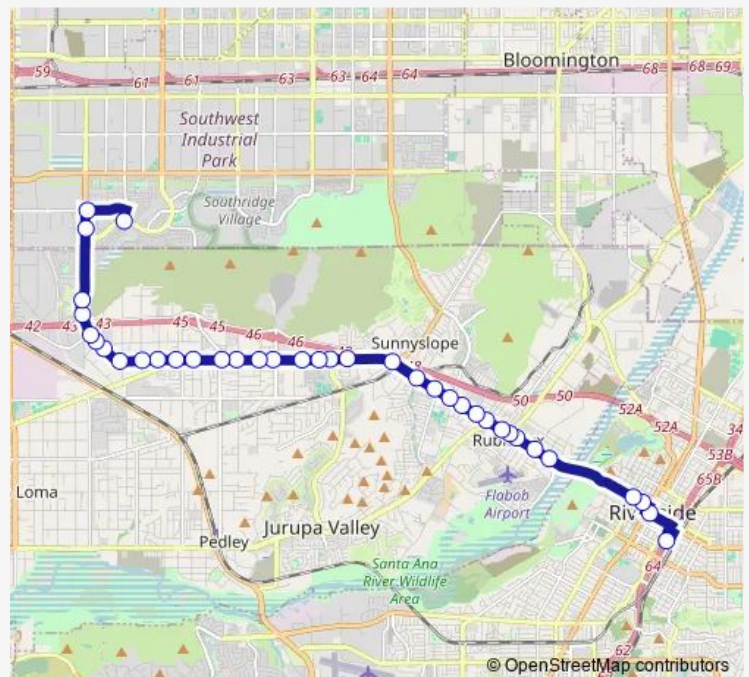

Thursday 05:12-21:48

Friday 05:12-21:48

Saturday 07:10-19:44

Sunday 07:10-19:44

Route info

Direction: Vine St. Mobility Hub

Stops: 37

Trip Duration: 0 hour 42 min

49 — Riverside Vine St Hub-Country Village

Mission + Vernon

Mission + Agate

Mission + Pedley

Mission + Glen

Mission + Kenneth

Mission + Hunter

Mission + Campbell

Banana + Cherry

Direction

Banana + Cherry — Vine St. Mobility Hub

36 stops

[Open route schedule](#)

Banana + Cherry

Cherry + Rancherias

Cherry + Southridge

Direction: Banana + Cherry

Stops: 36

Trip Duration: 0 hour 51 min

Mission + Pacific

Mission + La Rue

Mission + Riverview

Mission + Avalon

Mission + Rubidoux Blvd.