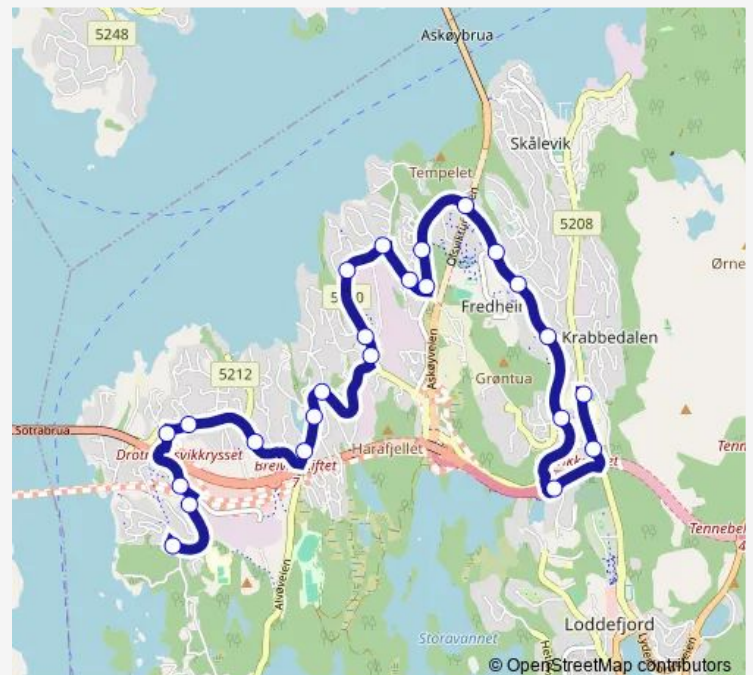

Thursday 07:45

Friday 07:45

Saturday —

Sunday —

Route info

Direction: Alvøen kai

Stops: 27

Trip Duration: 0 hour 29 min

Ramsvik snuplass — Lyderhornsveien

25 stops

[Open route schedule](#)

Ramsvik snuplass

Ramsvik

Janastølen

Drotningsvik senter

Stiaberget