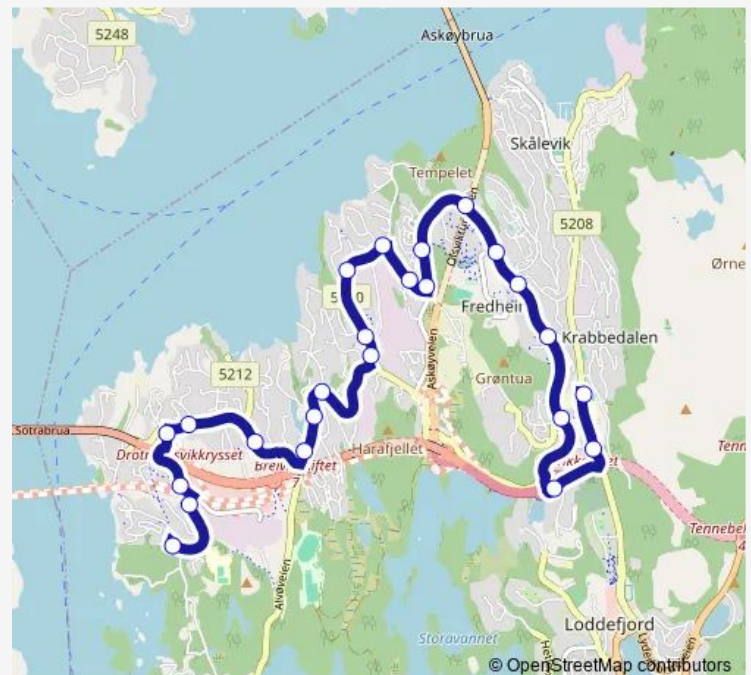

Thursday 07:45

Friday 07:45

Saturday —

Sunday —

Route info

Direction: Alvøen kai

Stops: 27

Trip Duration: 0 hour 29 min

Ramsvik snuplass — Lyderhornsveien

25 stops

[Open route schedule](#)

Ramsvik snuplass

Ramsvik

Janastølen

Drotningsvik senter

Stiaberget