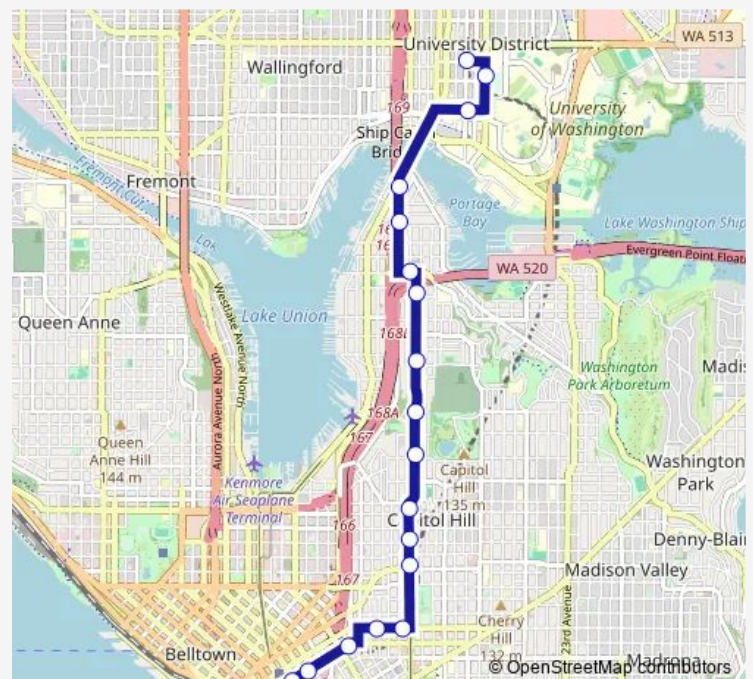

U District Station - Bay 1

Route schedule

Pike St & 4th Ave — U District Station - Bay 1

Monday 03:10-02:32⁺¹

Tuesday 03:02-02:32⁺¹

Wednesday 03:02

Thursday 04:01-02:32⁺¹

Friday 03:02-02:32⁺¹

Saturday 03:02-02:33⁺¹

Sunday 03:03-02:40⁺¹

Route info

Direction: Pike St & 4th Ave

Stops: 19

Trip Duration: 0 hour 31 min

Direction

U District Station - Bay 3 — S Jackson St & 5th Ave S

27 stops

[Open route schedule](#)

U District Station - Bay 3

15th Ave NE & NE 43rd St

15th Ave NE & NE Campus Pkwy

NE Campus Pkwy & 12th Ave NE - Bay 4

University Bridge & NE 40th St

Harvard Ave E & Eastlake Ave E

3rd Ave & Union St

3rd Ave & Marion St

3rd Ave & James St

Route schedule

U District Station - Bay 3 — S Jackson St & 5th Ave S

Monday 03:28-02:30⁺¹

Tuesday 03:00-02:30⁺¹

Wednesday 03:00-04:00