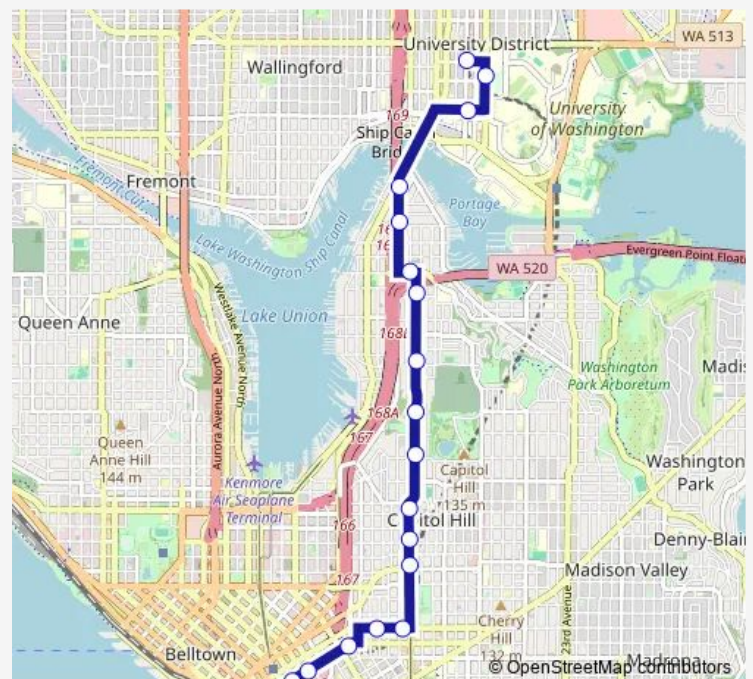

10th Ave E & E Miller St

E Roanoke St & Broadway E

Harvard Ave E & E Shelby St

Harvard Ave E & Eastlake Ave E

NE Campus Pkwy & Brooklyn Ave NE - Bay 1

15th Ave NE & NE 42nd St

U District Station - Bay 1

### Route schedule

Pike St & 4th Ave — U District Station - Bay 1

Monday 03:10-02:32<sup>+1</sup>

Tuesday 03:02-02:32<sup>+1</sup>

Wednesday 03:02

Thursday 04:01-02:32<sup>+1</sup>

Friday 03:02-02:32<sup>+1</sup>

### Route info

Direction: Pike St & 4th Ave

Stops: 19

Trip Duration: 0 hour 23 min

## Route info

Direction: U District Station - Bay 3

Stops: 27

Trip Duration: 0 hour 40 min

3rd Ave S & S Main St

S Jackson St & 5th Ave S