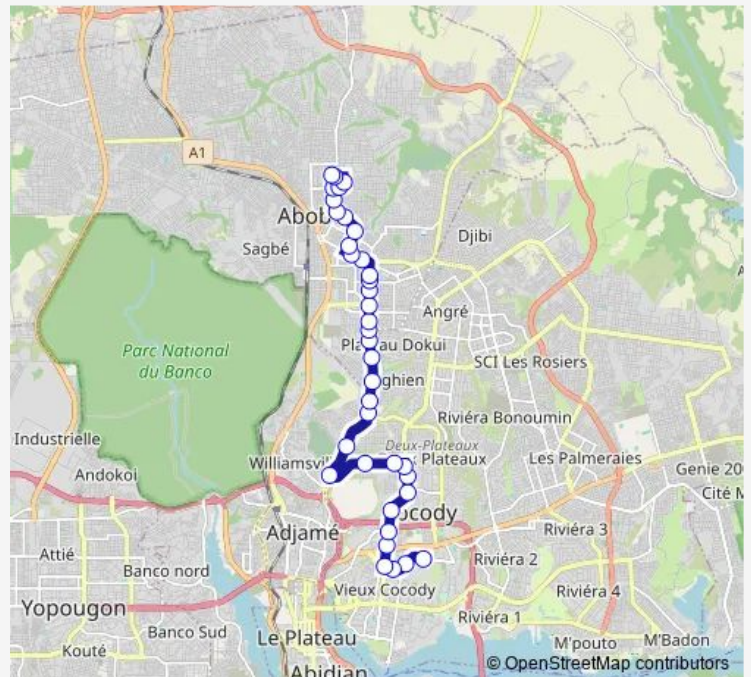

Arrêt Dokui

Pharmacie Azur

Sgbcj Dokui

Route schedule

Gare Campus — Gare Sotra Abobo

Monday 06:00

Tuesday 06:00

Wednesday 06:00

Thursday 06:00

Friday 06:00

Saturday 06:00

Sunday 06:00

Route info

Direction: Gare Campus

Stops: 37

Trip Duration: 1 hour 19 min

49 — Gare Abobo ↔ Gare Campus

Pharmacie Dokui

Carrefour Mauritanien

Carrefour Aboboté

Anader Abobo

Carrefour Samaké

Supermarché Bon Prix

Collège Nouvel Horizon

Monday 06:00

Tuesday 06:00

Wednesday 06:00

Thursday 06:00

Friday 06:00

Saturday 06:00

Sunday 06:00

Route info