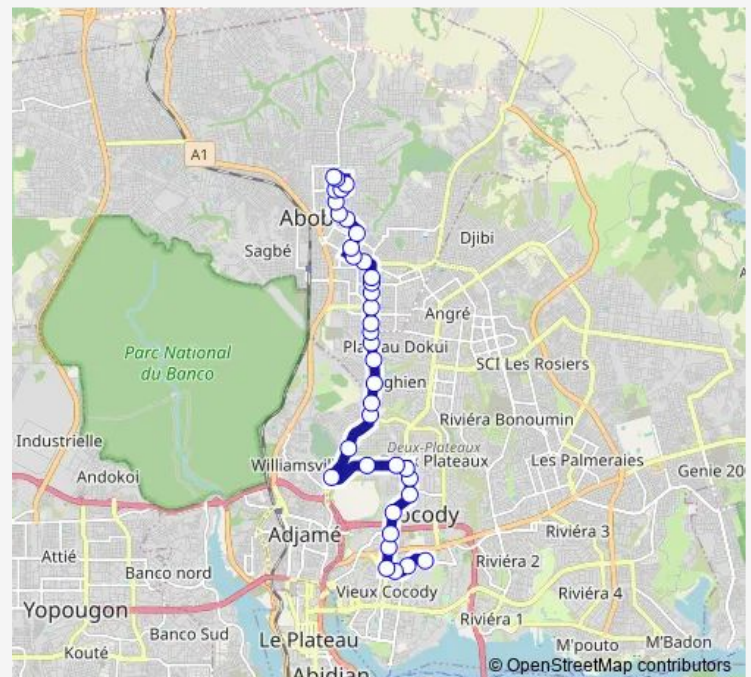

Arrêt Dokui

Pharmacie Azur

Sgbcj Dokui

Route schedule

Gare Campus — Gare Sotra Abobo

Monday 06:00

Tuesday 06:00

Wednesday 06:00

Thursday 06:00

Friday 06:00

Saturday 06:00

Sunday 06:00

Route info

Direction: Gare Campus

Stops: 37

Trip Duration: 1 hour 19 min

49 — Gare Abobo ↔ Gare Campus

Pharmacie Dokui

Carrefour Mauritanien

Carrefour Aboboté

Anader Abobo

Carrefour Samaké

Supermarché Bon Prix

Collège Nouvel Horizon

Monday 06:00

Tuesday 06:00

Wednesday 06:00

Thursday 06:00

Friday 06:00

Saturday 06:00

Sunday 06:00

Route info