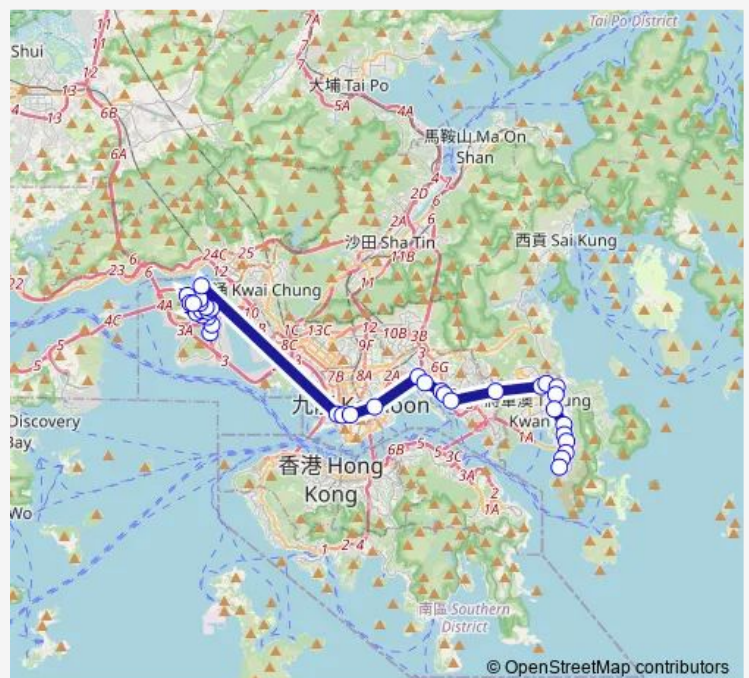

Route info

Direction: [Kmb+Ctb] Ching FU Court/<Br>Ching FU Court, Tsing YI Road[[Kmb] Ching FU Court

Stops: 36

Trip Duration: 1 hour 20 min

Shue WO Sports Centre[[Lwb] Fung Shue WO Sports Centre

[Kmb+Ctb] Cheung Wang BUS Terminus/<Br>Cheung Wang Estate[[Kmb] Cheung Wang BUS Terminus