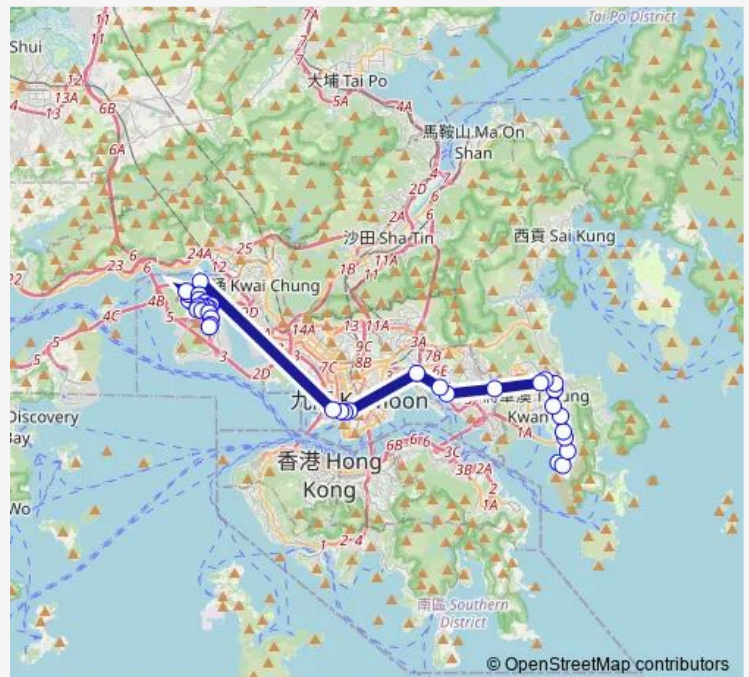

[Ctb] THE Capitol Lohas Park, WAN PO Road[[Kmb+Ctb] THE Capitol Lohas Park/
The Capitol Lohas Park, WAN PO Road[[Kmb] THE Capitol Lohas Park

[Ctb] Shaw Studios, WAN PO Road[[Kmb+Ctb] PAK Shing KOK/
Shaw Studios, WAN PO Road[[Kmb] PAK Shing Kok

[Ctb] Oscar BY THE Sea, WAN PO Road[[Kmb+Ctb] Oscar BY THE SEA/
Oscar BY THE Sea, WAN PO Road[[Kmb] Oscar BY THE Sea

[Kmb+Ctb] YUK Ming Court/
Yuk Ming Court, Chiu Shun Road[[Kmb] YUK Ming Court

[Ctb] Ming TAK Estate, PO Ning Road[[Kmb+Ctb] Ming TAK Estate/
Ming TAK Estate, PO Ning Road[[Kmb] Ming TAK Estate

[Ctb] HAU TAK Estate, PO Ning Road[[Kmb+Ctb] HAU TAK Estate/
Hau TAK Estate, PO Ning Road[[Kmb] HAU TAK Estate

[Ctb] Chung Ming Court, PO Shun Road[[Kmb] Chung Ming Court

[Ctb] Tseung Kwan O Tunnel BUS-BUS Inter-change[[Kmb+Ctb] Tseung Kwan O Tunnel Inter-

Route schedule

[Ctb] Tseung Kwan O Industrial Estate[[Kmb] T.K.O. Industrial Est. BUS Terminus — [Kmb] Ching FU Court(Alighting Stop)

Monday	17:10-17:30
Tuesday	17:10-17:30
Wednesday	17:10-17:30
Thursday	17:10-17:30
Friday	17:10-17:30
Saturday	—
Sunday	—

Route info

Direction: [Ctb] Tseung Kwan O Industrial Estate[[Kmb] T.K.O. Industrial Est. BUS Terminus

Stops: 38

Trip Duration: 1 hour 18 min