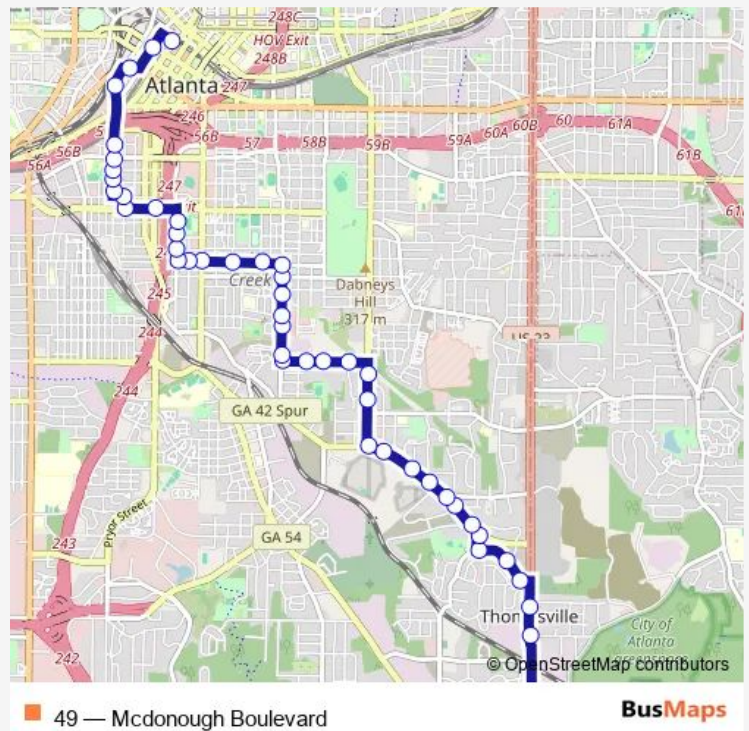

Bus 49 Mcdonough Boulevard

[Go to website](#)

Direction

Metro Transitional Center — Alabama ST @ Peachtree ST (Five Points Station)

50 stops

[Open route schedule](#)

- Metro Transitional Center
- Constitution RD SE @ 1224
- Bailey ST SE @ Woodstock RD Se
- Moreland AVE SE @ Woodstock RD Se
- Moreland AVE SE @ KEY RD Se
- Moreland AVE SE @ Hillcrest DR Se
- ISA DR SE @ Kipling ST Se
- Kipling ST SE @ Henry Thomas DR SE (E)
- Kipling ST @ Henry Thomas Dr
- Henry Thomas DR SE (W) @ Mcdonough Blvd Se
- Mcdonough Blvd SE @ Henry Thomas DR Se
- Mcdonough Blvd SE @ Welch ST Se
- Mcdonough Blvd SE @ Moreland DR Se
- Mcdonough Blvd SE @ Elleby RD Se
- Mcdonough Blvd SE @ Park RD Se
- Mcdonough Blvd SE @ Benteen AVE Se
- Mcdonough Blvd SE @ Boulevard Se
- Mcdonough Blvd SE @ Gault ST Se
- Mcdonough Blvd SE @ Sawtell Ave
- Mcdonough Blvd SE @ Eric ST Se
- Mcdonough Blvd SE @ Miller Reed AVE S

Route schedule

Metro Transitional Center — Alabama ST @ Peachtree ST (Five Points Station)

Monday	05:01-17:46
Tuesday	05:01-17:46
Wednesday	05:01-17:46
Thursday	05:01-17:46
Friday	05:01-17:46
Saturday	—
Sunday	—

Route info

Direction: Metro Transitional Center

Stops: 50

Trip Duration: 0 hour 39 min

Mcdonough Blvd SE @ Grant ST Se

Hill ST SE @ Nolan ST Se

Hill ST SE @ Englewood AVE Se

Hill ST SE @ 1110

Forsyth ST @ Martin L King JR Dr

Direction

Metro Transitional Center — Alabama ST @ Peachtree ST
(Five Points Station)

49 stops

[Open route schedule](#)

Metro Transitional Center

Constitution RD SE @ 1224

Bailey ST SE @ Woodstock RD Se