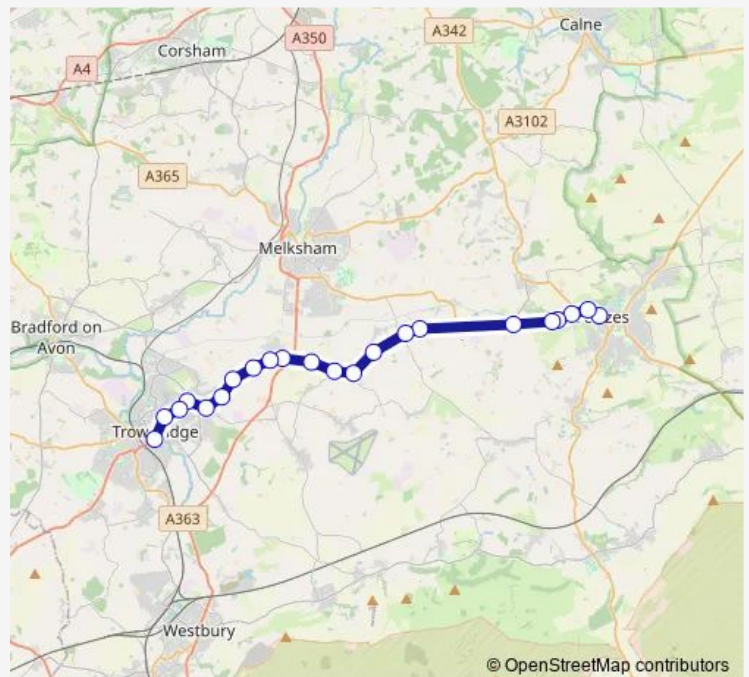

### Direction

Tesco — Market Place Bus Island

27 stops

[Open route schedule](#)

- Tesco
- County Hall
- Town Bridge
- Sainsbury
- Manvers House
- Town Bridge
- County Hall
- Fire Station
- Kenton Drive
- Fieldways
- Newhurst Park
- Helps Well Road
- Paxcroft Farm
- The Conifers
- Turnpike
- Crematorium
- Newhouse Farm
- The Lamb
- Bulkington Turn
- Row Lane
- The Bell

### Route schedule

Tesco — Market Place Bus Island

Monday	06:27-19:00
Tuesday	06:27-19:00
Wednesday	06:27-19:00
Thursday	06:27-19:00
Friday	06:27-19:00
Saturday	07:07-18:37
Sunday	08:07-17:47

### Route info

Direction: Tesco

Stops: 27

Trip Duration: 0 hour 50 min

49 — Devizes - Trowbridge

The Lye

Poulshot Turn

Business Centre

## Route info

Direction: The Pelican

Stops: 22

Trip Duration: 0 hour 28 min

49 Bus time schedules and route maps are available in an offline PDF at [busmaps.com](https://busmaps.com). Use the [busmaps.com](https://busmaps.com) website to see live bus times, train schedule or subway schedule, and step-by-step directions for all public transit in Trowbridge