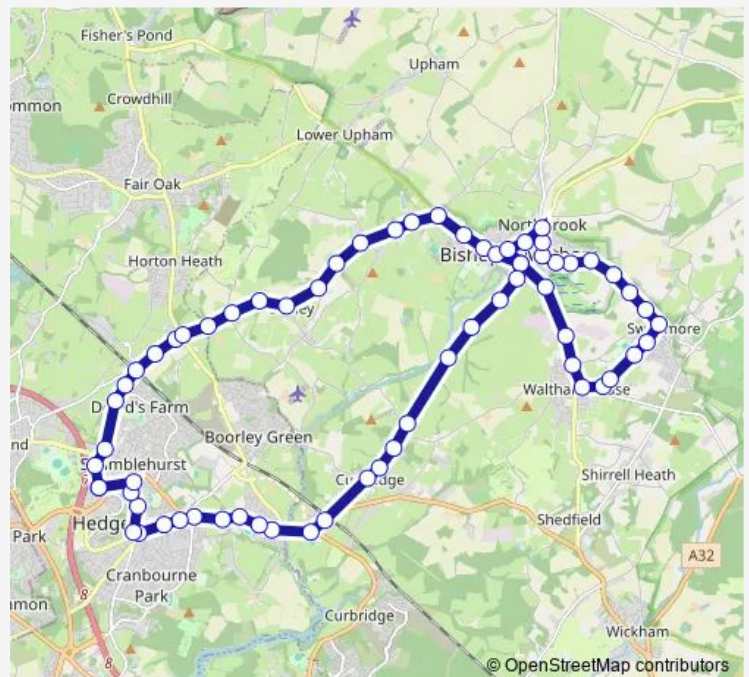

Nation's Farm

Clayhill Close

Provene Gardens

Route schedule

Hedge End Superstores — Hedge End Superstores

Monday 08:43-17:30

Tuesday 08:43-17:30

Wednesday 08:43-17:30

Thursday 08:43-17:30

Friday 08:43-17:30

Saturday —

Sunday —

Route info

Direction: Hedge End Superstores

Stops: 60

Trip Duration: 0 hour 57 min