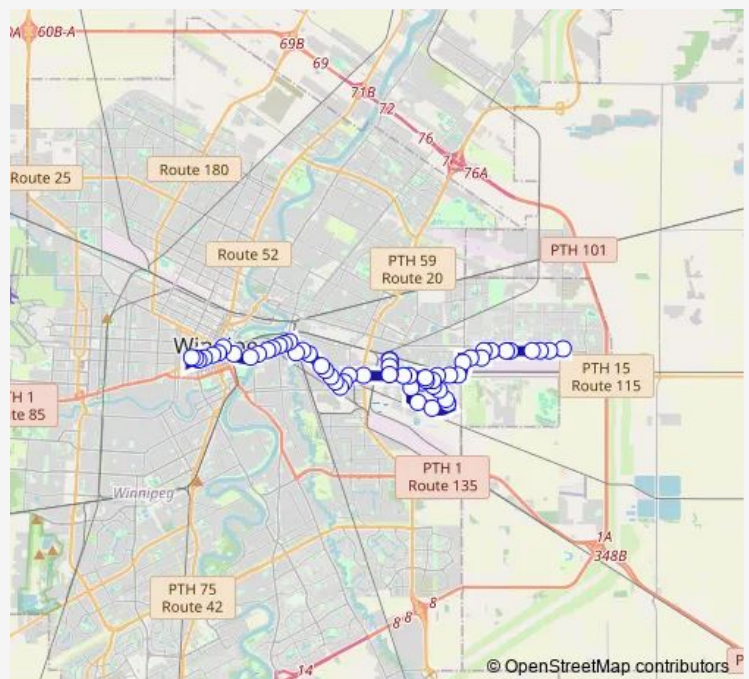

Southbound Mazenod at Waters Business Park

Eastbound Camiel Sys at Beghin East

Eastbound Camiel Sys at Ray Marius

Northbound De Baets at Camiel Sys North

Route schedule

Northbound Redonda at Redonda Loop — Northbound Balmoral at Balmoral Station (48, 49)

Monday 14:58-18:01

Tuesday 14:58-18:01

Wednesday 14:58-18:01

Thursday 14:58-18:01

Friday 14:58-18:01

Saturday —

Sunday —

Route info

Direction: Northbound Redonda at Redonda Loop

Stops: 61

Trip Duration: 0 hour 53 min

49 — Dugald

Northbound De Baets at Paquin South

Northbound De Baets at Paquin

Northbound Durand at De Baets

Westbound Durand at Beghin East

Westbound Durand at Beghin

Northbound Beghin at Dugald South

Westbound Dugald at Mazonod

Westbound Dugald at Mazonod West

Northbound Terracon at Dugald

Northbound Terracon at Terracon Central

Northbound Terracon at Elan