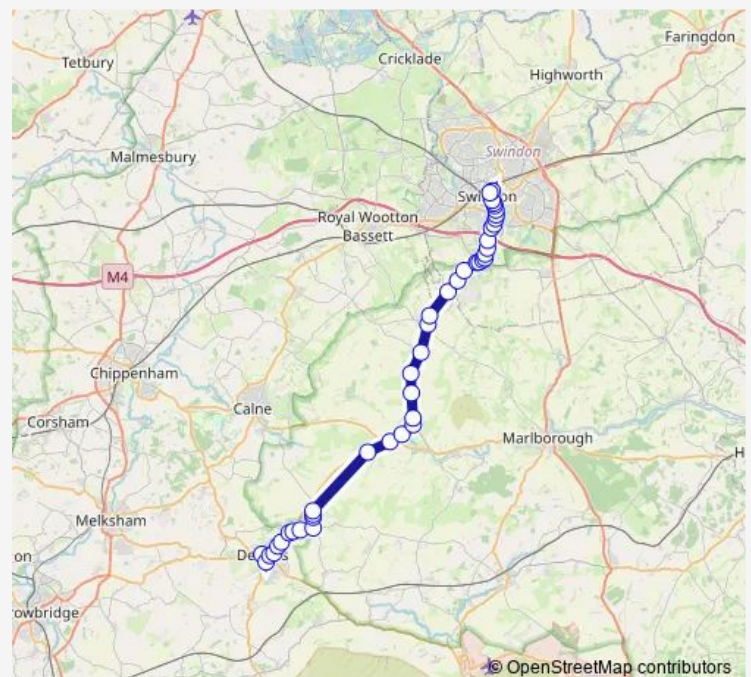

Perrys Lane

Ridgeway Hospital

Devizes Road

High Street

White Hart

Elcombe Turn

Science Museum

Uffcott Turn

### Route schedule

Bus Station — Market Place Bus Island

Monday 19:30-21:30

Tuesday 19:30-21:30

Wednesday 19:30-21:30

Thursday 19:30-21:30

Friday 19:30-21:30

Saturday 18:05-21:30

### Route info

Direction: Bus Station

Stops: 42

Trip Duration: 1 hour 0 min

The Bell

Turn

Berwick Shelter

Winterbourne Monkton