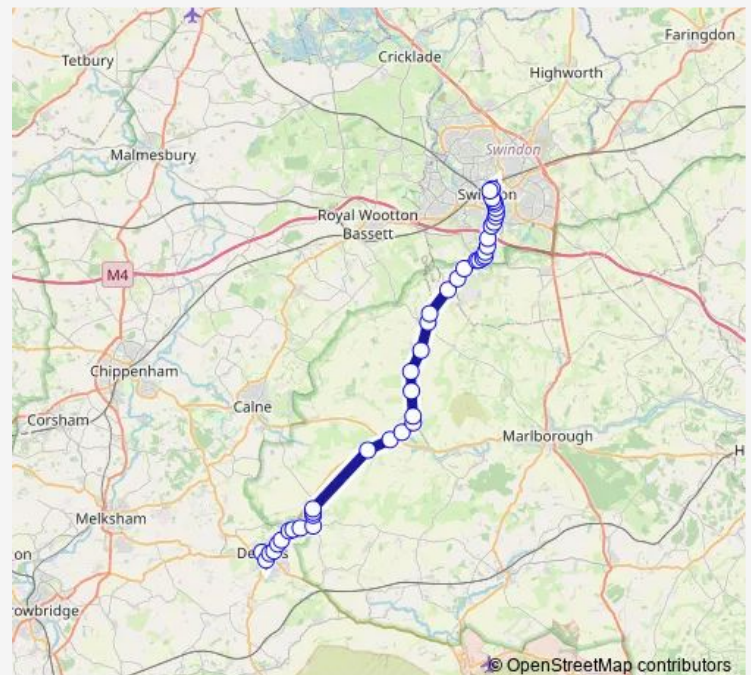

Woodland View

Lister Road

Perrys Lane

Ridgeway Hospital

Devizes Road

High Street

White Hart

Elcombe Turn

Thursday 19:30-21:30

Friday 19:30-21:30

Saturday 18:05-21:30

Sunday 18:15

Route info

Direction: Bus Station

Stops: 42

Trip Duration: 1 hour 0 min

49 — Swindon - Devizes

BusMaps

The Bell

Turn

Berwick Shelter

Winterbourne Monkton

Harrington Court

Red Lion

Avebury Trusloe

Roundabout

The Firs

Crossroads

Crown Inn

Oak Close

Bridge Turn

Wellington Drive