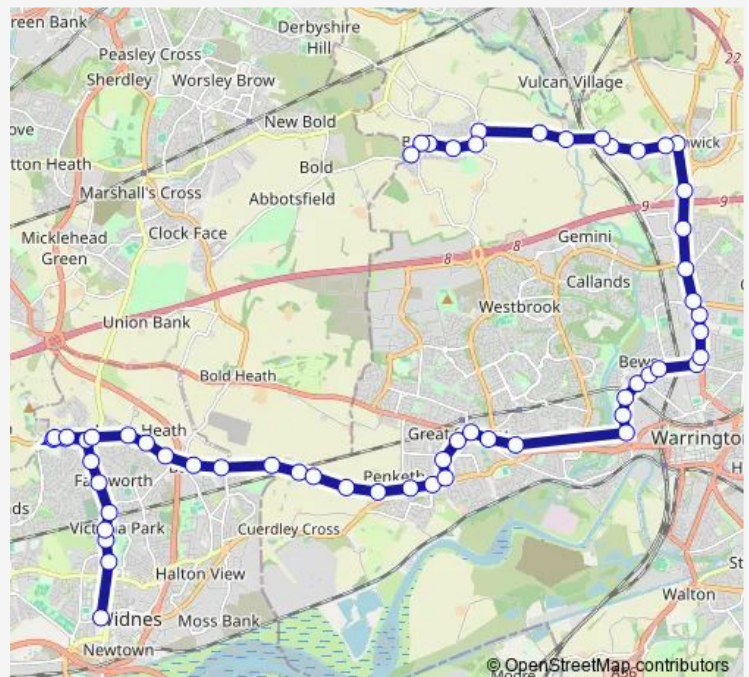

Thursday 16:42

Friday 13:40

Saturday —

Sunday —

Route info

Direction: Milton Road

Stops: 58

Trip Duration: 1 hour 0 min

Thursday 07:45

Friday 07:45

Saturday —

Sunday —

Route info

Direction: Clay Lane

Stops: 55

Trip Duration: 1 hour 8 min