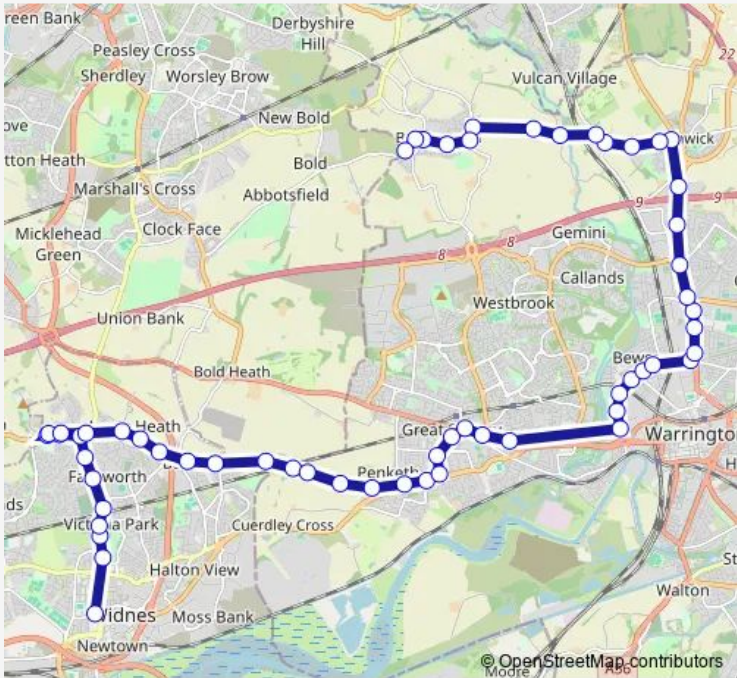

Bus 49 Milton Road - Clay Lane

[Go to website](#)

Direction
Milton Road — Clay Lane

58 stops

[Open route schedule](#)

- Milton Road
- Horse & Jockey
- Wade Deacon
- Birchfield Road
- Widnes Station
- Pit Lane
- Buckingham Avenue
- The Globe
- Hillcrest
- Pex Hill
- Pex Hill
- Hillcrest
- Birchfield Gardens
- Cranshaw Lane
- Church View
- Glebe Garage
- Everglades
- Derby Road
- Pendlebury Farm
- Railway Cottages
- Garden Centre

Route schedule
Milton Road — Clay Lane

Monday	16:42
Tuesday	16:42
Wednesday	16:42
Thursday	16:42
Friday	13:40
Saturday	—
Sunday	—

Route info

Direction: Milton Road

Stops: 58

Trip Duration: 1 hour 0 min

■ 49 — Milton Road - Clay Lane **BusMaps**

Sandy Lane West

Winwick Road College

Alder Lane

Ireland Street

Mcdonalds

Tyrol House

Medical Centre

Bewsey Road

Friday 07:45

Saturday —

Sunday —

Route info

Direction: Clay Lane

Stops: 55

Trip Duration: 1 hour 8 min

The Hatter