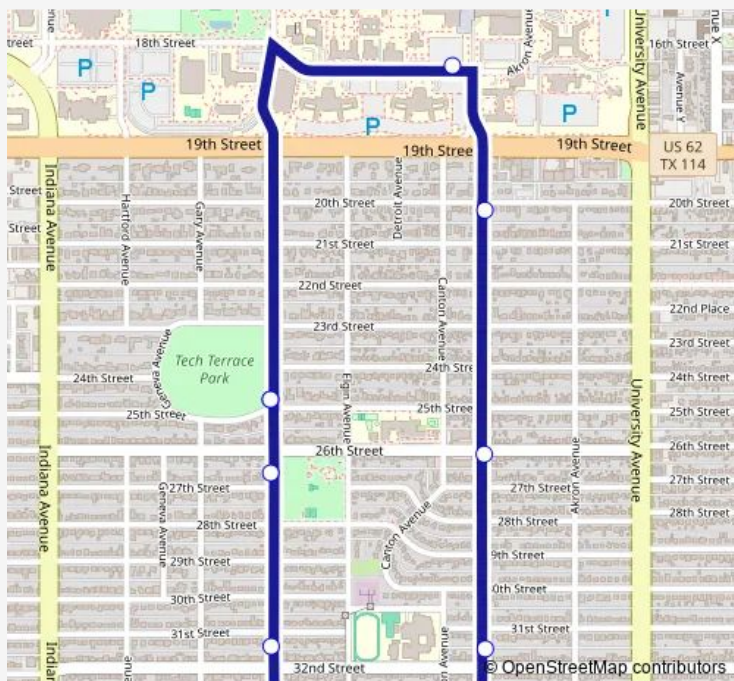

### Direction

Flint Ave & 25th St. — Flint Ave & 25th St.

8 stops

[Open route schedule](#)

Flint Ave & 25th St.

Flint Ave & 27th St.

Flint Ave & 32nd St.

Boston Ave & 32nd St.

26th St. & Boston Ave

Boston Ave & 20th St.

Texas Tech University Library

Flint Ave & 25th St.

### Route schedule

Flint Ave & 25th St. — Flint Ave & 25th St.

Monday	07:10-18:43
Tuesday	07:10-18:43
Wednesday	07:10-18:43
Thursday	07:10-18:43
Friday	07:10-18:43
Saturday	—
Sunday	—

### Route info

Direction: Flint Ave & 25th St.

Stops: 8

Trip Duration: 0 hour 18 min

49 Bus time schedules and route maps are available in an offline PDF at [busmaps.com](https://busmaps.com). Use the [busmaps.com](https://busmaps.com) website to see live bus times, train schedule or subway schedule, and step-by-step directions for all public transit in Lubbock