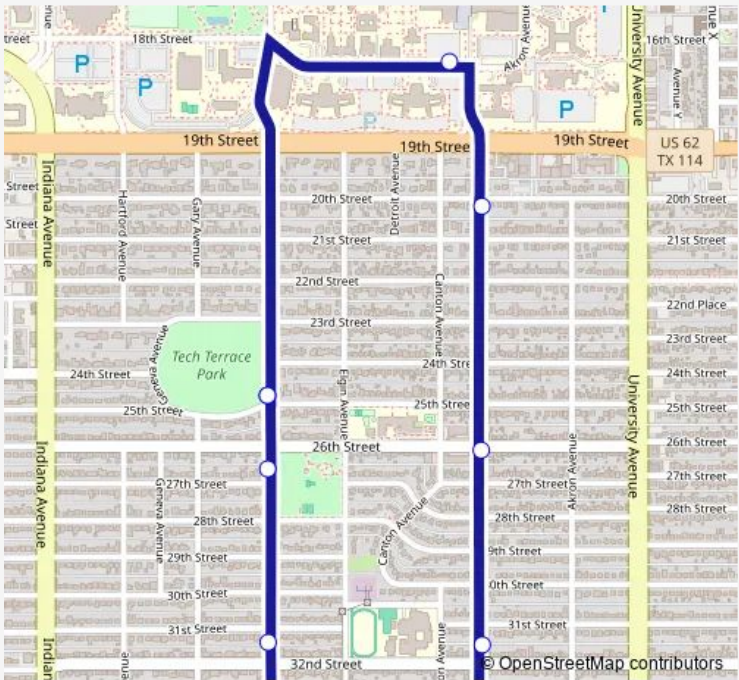

## Bus 49 Tech Terrace

[Go to website](#)

**Direction**  
 Flint Ave & 25th St. — Flint Ave & 25th St.  
 8 stops  
[Open route schedule](#)

- Flint Ave & 25th St.
- Flint Ave & 27th St.
- Flint Ave & 32nd St.
- Boston Ave & 32nd St.
- 26th St. & Boston Ave
- Boston Ave & 20th St.
- Texas Tech University Library
- Flint Ave & 25th St.

Route schedule  
 Flint Ave & 25th St. — Flint Ave & 25th St.

Monday	07:10-18:43
Tuesday	07:10-18:43
Wednesday	07:10-18:43
Thursday	07:10-18:43
Friday	07:10-18:43
Saturday	—
Sunday	—

Route info  
 Direction: Flint Ave & 25th St.  
 Stops: 8  
 Trip Duration: 0 hour 18 min