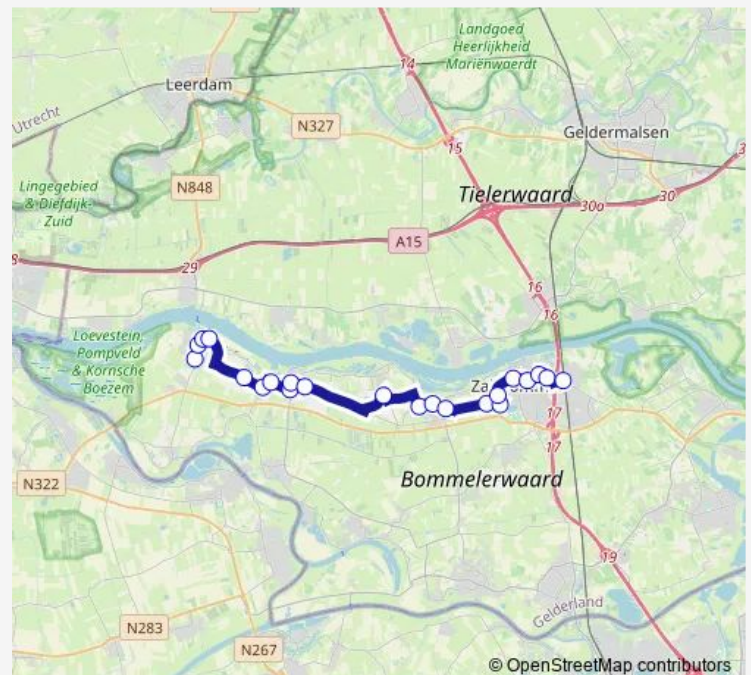

Zaltbommel, Station — Brakel, Weitjesweg

Monday 07:03-18:23

Tuesday 07:03-18:23

Wednesday 07:03-18:23

Thursday 07:03-18:23

Friday 07:13-18:15

Saturday —

Sunday —

Route info

Direction: Zaltbommel, Station

Stops: 19

Trip Duration: 0 hour 28 min

Direction

Brakel, Weitjesweg — Zaltbommel, Station

22 stops

[Open route schedule](#)

Monday 06:31-18:51

Tuesday 06:31-18:51

Wednesday 06:31-18:51

Thursday 06:31-18:51

Friday 06:41-18:43

Saturday —

Sunday —

Route info