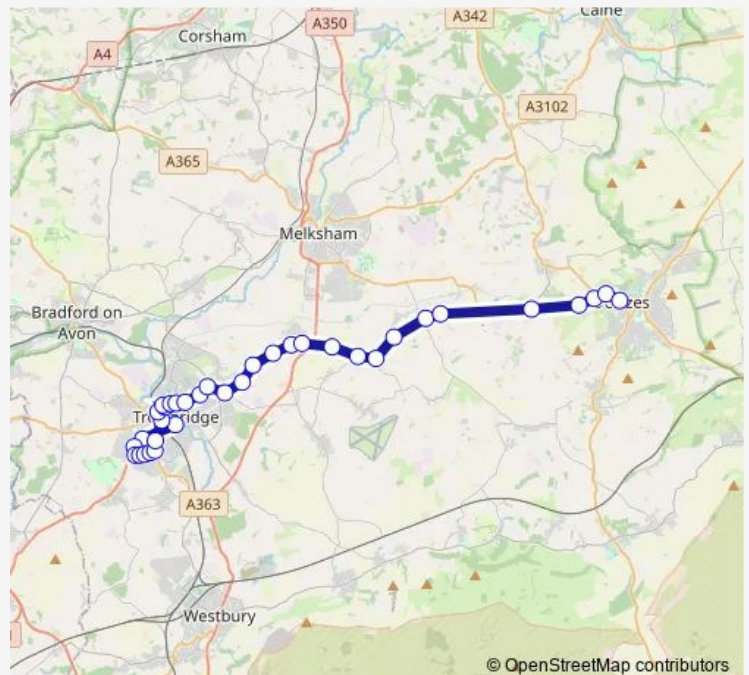

Bus 49 Devizes - Trowbridge

[Go to website](#)

Direction

Tesco — Market Place Bus Island

35 stops

[Open route schedule](#)

- Tesco
- Clarendon Academy
- Manor Road
- Wiltshire College
- Beech Grove
- Laburnum Grove
- Cedar Grove
- Grove Court
- Yeoman Way
- County Hall
- Town Bridge
- Manvers House
- Sainsbury
- Union Street
- Clinic
- Fire Station
- Kenton Drive
- Fieldways
- Newhurst Park
- Helps Well Road
- Paxcroft Farm

Route schedule

Tesco — Market Place Bus Island

Monday	16:44
Tuesday	16:44
Wednesday	16:44
Thursday	16:44
Friday	16:44
Saturday	—
Sunday	—

Route info

Direction: Tesco

Stops: 35

Trip Duration: 0 hour 49 min

■ 49 — Devizes - Trowbridge

The Conifers

Turnpike

Crematorium

Newhouse Farm

The Lamb

Bulkington Turn

Row Lane

The Bell

The Lye

Poulshot Turn

Business Centre

Black Horse

Browfort

Market Place Bus Island

49 Bus time schedules and route maps are available in an offline PDF at busmaps.com. Use the busmaps.com website to see live bus times, train schedule or subway schedule, and step-by-step directions for all public transit in Trowbridge