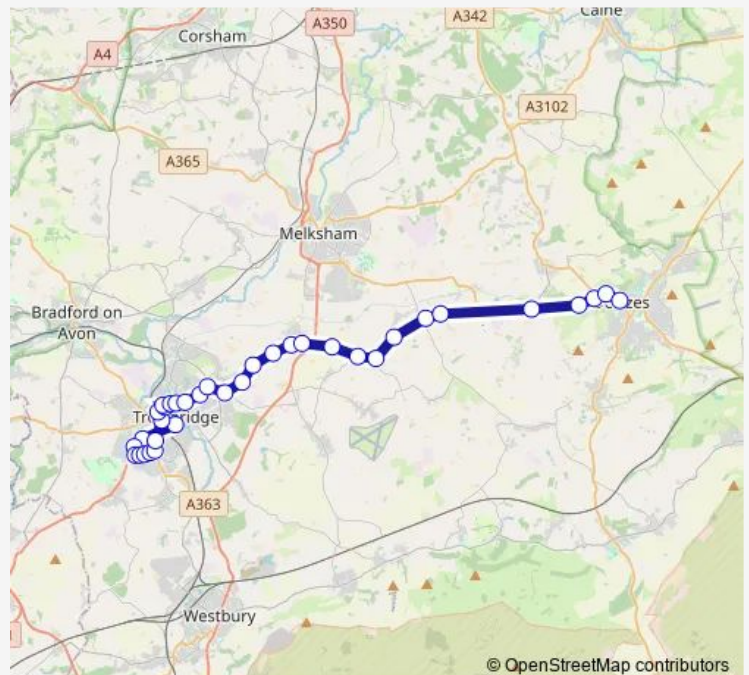

Bus 49 Devizes - Trowbridge

[Go to website](#)

Direction

Tesco — Market Place Bus Island

35 stops

[Open route schedule](#)

- Tesco
- Clarendon Academy
- Manor Road
- Wiltshire College
- Beech Grove
- Laburnum Grove
- Cedar Grove
- Grove Court
- Yeoman Way
- County Hall
- Town Bridge
- Sainsbury
- Manvers House
- Town Bridge
- County Hall
- Fire Station
- Kenton Drive
- Fieldways
- Newhurst Park
- Helps Well Road
- Paxcroft Farm

Route schedule

Tesco — Market Place Bus Island

Monday	16:44
Tuesday	16:44
Wednesday	16:44
Thursday	16:44
Friday	16:44
Saturday	—
Sunday	—

Route info

Direction: Tesco

Stops: 35

Trip Duration: 0 hour 49 min

■ 49 — Devizes - Trowbridge

The Conifers

Turnpike

Crematorium

Newhouse Farm

The Lamb

Bulkington Turn

Row Lane

The Bell

The Lye

Poulshot Turn

Business Centre

Black Horse

Browfort

Market Place Bus Island

49 Bus time schedules and route maps are available in an offline PDF at busmaps.com. Use the busmaps.com website to see live bus times, train schedule or subway schedule, and step-by-step directions for all public transit in Trowbridge