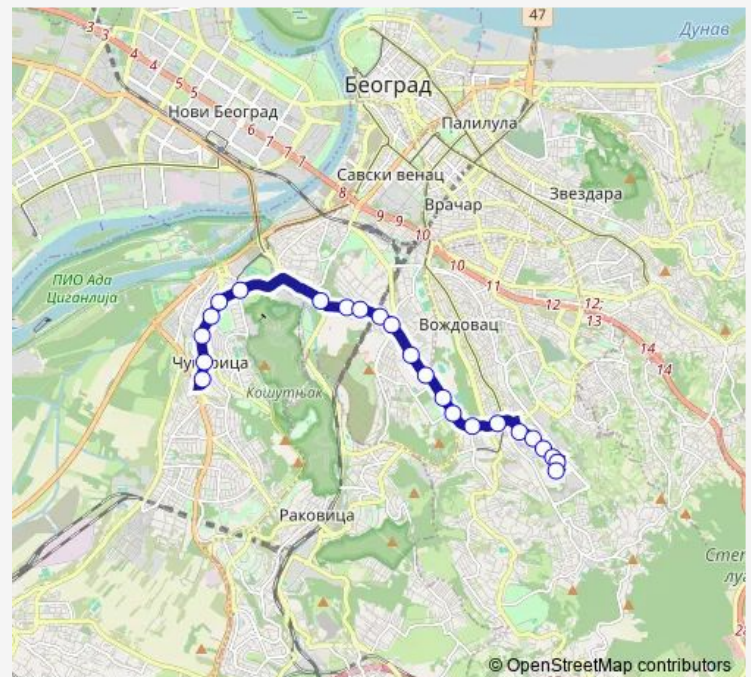

Banjica

Paje Adamova

Bolnica Dragiša Mišović

Iv Beogradska Gimnazija

Teodora Drajzera 2

Teodora Drajzera

Topčiderski Park

Kneza Višeslava

Škola Josif Pančić

Dom Zdravlja

Kijevska

Route schedule

Naselje Stepa Stepanović — Banovo Brdo

Monday 05:40-22:20

Tuesday 05:40-22:20

Wednesday 05:40-22:20

Thursday 05:40-22:20

Friday 05:40-22:20

Saturday 05:40-22:00

Sunday 05:40-22:00

Route info

Direction: Naselje Stepa Stepanović

Stops: 23

Trip Duration: 0 hour 30 min

49 — Banovo Brdo - Naselje Stepa Stepanović

Trebevička

Banovo Brdo

Direction

Banovo Brdo — Naselje Stepa Stepanović

23 stops

[Open route schedule](#)

Banovo Brdo