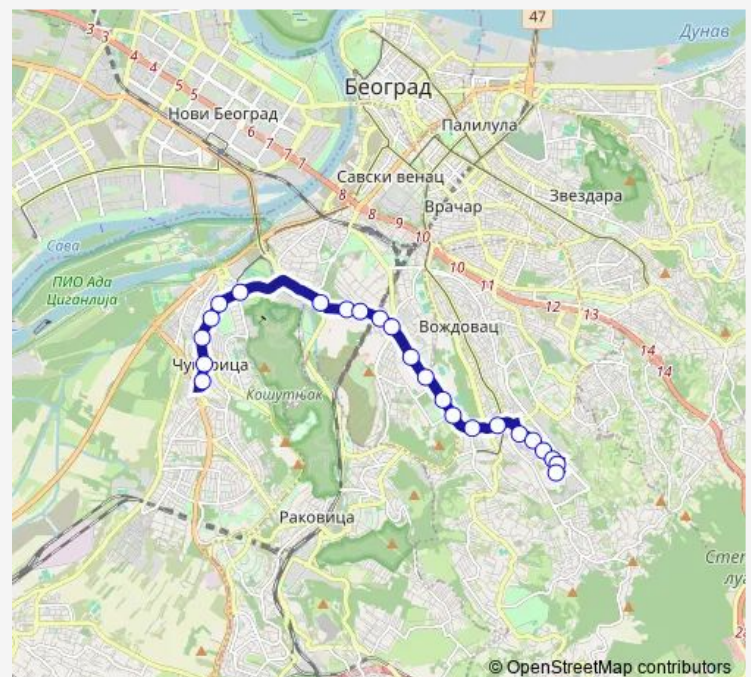

Banjica

Paje Adamova

Bolnica Dragiša Mišović

Iv Beogradska Gimnazija

Teodora Drajzera 2

Teodora Drajzera

Topčiderski Park

Kneza Višeslava

Škola Josif Pančić

Dom Zdravlja

Kijevska

Route schedule

Naselje Stepa Stepanović — Banovo Brdo

Monday 05:40-22:20

Tuesday 05:40-22:20

Wednesday 05:40-22:20

Thursday 05:40-22:20

Friday 05:40-22:20

Saturday 05:40-22:00

Sunday 05:40-22:00

Route info

Direction: Naselje Stepa Stepanović

Stops: 23

Trip Duration: 0 hour 42 min

49 — Banovo Brdo - Naselje Stepa Stepanović

Trebevička

Banovo Brdo

Direction

Banovo Brdo — Naselje Stepa Stepanović

23 stops

[Open route schedule](#)

Banovo Brdo