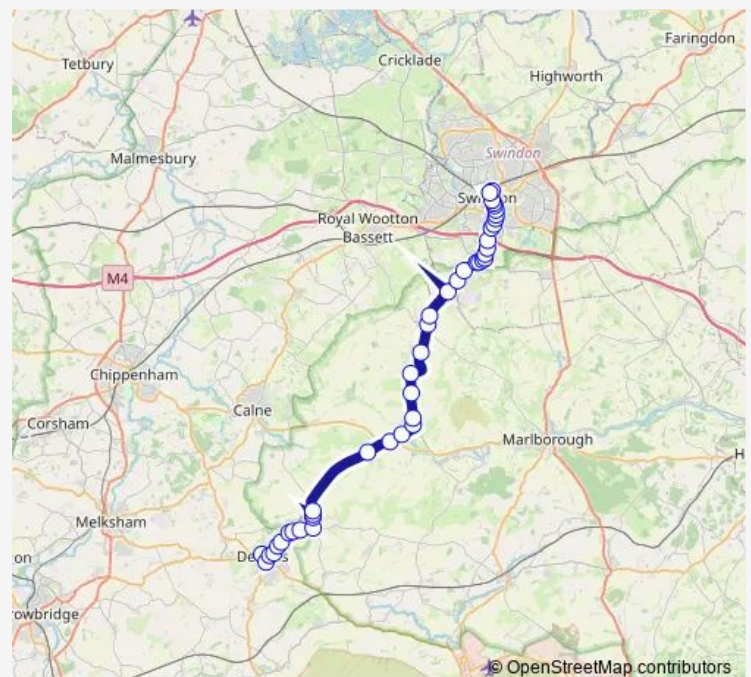

Perrys Lane

Ridgeway Hospital

Devizes Road

High Street

White Hart

Elcombe Turn

Science Museum

Uffcott Turn

### Route schedule

Bus Station — Market Place Bus Island

Monday 19:30-21:30

Tuesday 19:30-21:30

Wednesday 19:30-21:30

Thursday 19:30-21:30

Friday 19:30-21:30

Saturday 18:05-21:30

### Route info

Direction: Bus Station

Stops: 42

Trip Duration: 1 hour 0 min

49

The Bell

Turn

Berwick Shelter