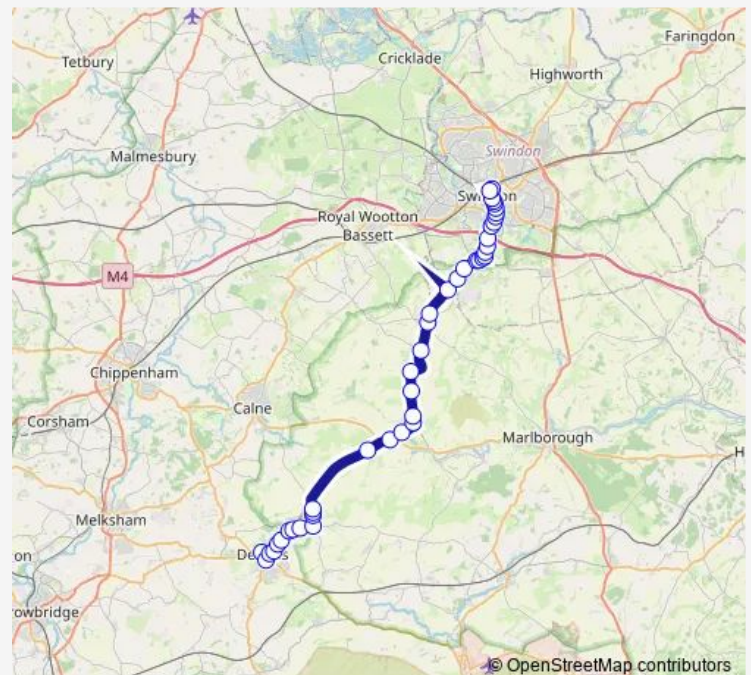

Bus 49

[Go to website](#)

Direction

Tesco — Market Place Bus Island

35 stops

[Open route schedule](#)

- Tesco
- Clarendon Academy
- Manor Road
- Wiltshire College
- Beech Grove
- Laburnum Grove
- Cedar Grove
- Grove Court
- Yeoman Way
- County Hall
- Town Bridge
- Manvers House
- Sainsbury
- Union Street
- Clinic
- Fire Station
- Kenton Drive
- Fieldways
- Newhurst Park
- Helps Well Road
- Paxcroft Farm

Route schedule

Tesco — Market Place Bus Island

Monday	06:27-19:00
Tuesday	06:27-19:00
Wednesday	06:27-19:00
Thursday	06:27-19:00
Friday	06:27-19:00
Saturday	07:07-18:37
Sunday	08:07-17:47

Route info

Direction: Tesco

Stops: 35

Trip Duration: 0 hour 52 min

■ 49

The Conifers

Turnpike

Crematorium

Newhouse Farm

The Lamb

Market Place Bus Island

Direction

Bus Station — Market Place Bus Island

42 stops

[Open route schedule](#)

Bus Station

Corporation Street

Regent Circus