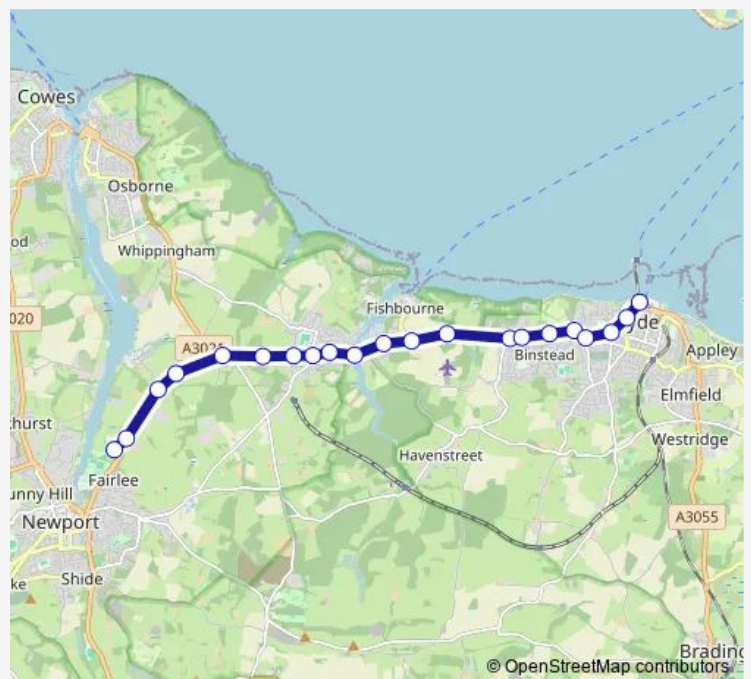

Bus 49 Ryde Esplanade - Medina College - Newport Bus Station

[Go to website](#)

Direction

Medina College — Transport Interchange

21 stops

[Open route schedule](#)

- Medina College
- Orchard House
- Whitehouses
- Binfield Corner
- Crematorium
- Westwood House Lodge
- Lushington Garage
- Wootton Cedars
- Tesco
- Wootton Bridge
- Kite Hill
- Fishbourne Lane
- Quarr Abbey
- Newnham Road
- Binstead Arms
- Ringwood Road
- St Vincents
- Queens Road
- Parish Church
- Union Street
- Transport Interchange

Route info

Direction: Medina College

Stops: 21

Trip Duration: 0 hour 24 min

■ 49 — Ryde Esplanade - Medina College - Newport Bus Station

Direction

Transport Interchange — Bus Station

29 stops

[Open route schedule](#)

Transport Interchange

Belvedere Street

Cross Street

John Street

Parish Church

St Vincents

Ringwood Road

Friday 07:50

Saturday —

Sunday —

Route info

Direction: Transport Interchange

Stops: 29

Trip Duration: 0 hour 50 min

Worsley Road