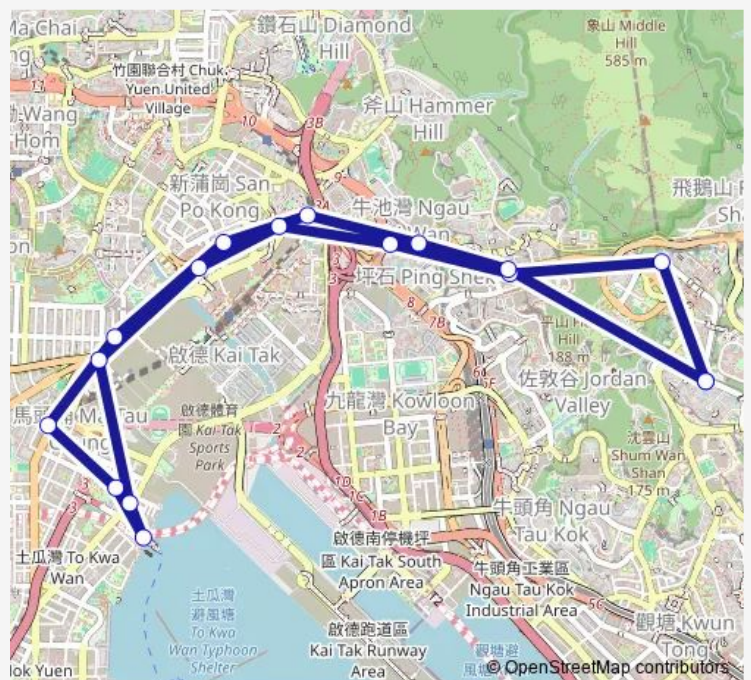

MING LUN STREET, NEAR GRAND WATERFRONT TOWER 1

SAN MA TAU STREET, NEAR KOWLOON CITY FERRY PIER

MA TAU KOK ROAD, NEAR THE HONG KONG & CHINA GAS COMPANY LIMITED MA TAU KOK CONTROL CENTRE

MA TAU CHUNG ROAD, NEAR THE FAMILY PLANNING ASSOCIATION OF HONG KONG

PRINCE EDWARD ROAD EAST, OUTSIDE REGAL ORIENTAL HOTEL HONG KONG|PRINCE EDWARD ROAD EAST, NEAR WING SHING HOUSE

**Route schedule**

Shun ON Road, Near TIN Wing House, Shun TIN Estate|Shun TIN Estate — Shun ON Road, Near TIN Wing House, Shun TIN Estate|Shun TIN Estate

Monday	06:20-16:15
Tuesday	06:20-16:15
Wednesday	06:20-16:15
Thursday	06:20-16:15
Friday	06:20-16:15
Saturday	06:20-16:15
Sunday	06:20-16:15

**Route info**

Direction: Shun ON Road, Near TIN Wing House, Shun TIN Estate|Shun TIN Estate

Stops: 17

Trip Duration: 0 hour 32 min

49 — Shun TIN - Kowloon City Ferry (Circular)

PRINCE EDWARD ROAD EAST, NEAR TAI KING INDUSTRIAL BUILDING

PRINCE EDWARD ROAD EAST, NEAR RHYTHM GARDEN

CLEAR WATER BAY ROAD, NEAR 8 CLEAR WATER BAY ROAD