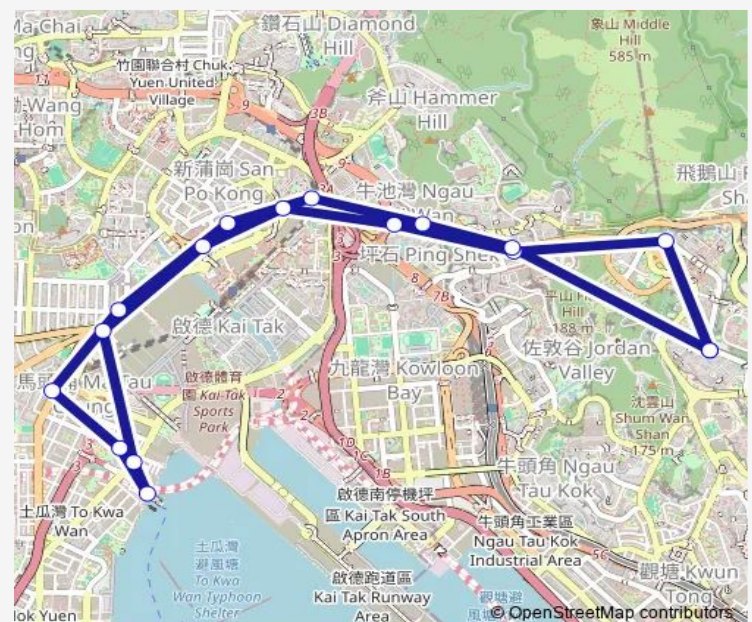

THE BUS Layby ON Prince Edward Road East Westbound Opposite SZE MEI Street

Prince Edward Road East, Near SAN PO Kong Interchange Rest Garden

Prince Edward Road West, Near Kowloon City No.2 Sewage Pumping Station

Ming LUN Street, Near Grand Waterfront Tower 1

SAN MA TAU Street, Near Kowloon City Ferry Pier

MA TAU KOK Road, Near THE Hong Kong &amp; China GAS Company Limited MA TAU KOK Control Centre

MA TAU Chung Road, Near THE Family Planning Association OF Hong Kong

**Route schedule**

Shun ON Road, Near TIN Wing House, Shun TIN Estate|Shun ON Road, Near TIN Wing House, Shun TIN Estate|Shun TIN Estate — Shun ON Road, Near TIN Wing House, Shun TIN Estate|Shun ON Road, Near TIN Wing House, Shun TIN Estate|Shun TIN Estate

**Route info**

Direction: Shun ON Road, Near TIN Wing House, Shun TIN Estate|Shun ON Road, Near TIN Wing House, Shun TIN Estate|Shun TIN Estate

Stops: 17

Trip Duration: 0 hour 32 min

Prince Edward Road East, Outside Regal Oriental Hotel  
Hong Kong|Prince Edward Road East, Near Wing Shing  
House