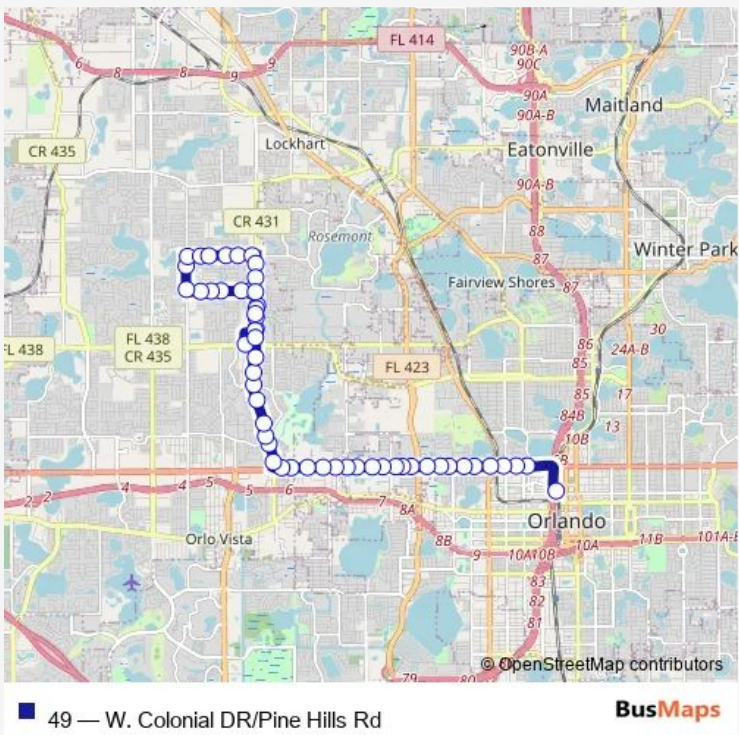

Bus 49 W. Colonial DR/Pine Hills Rd

[Go to website](#)

Direction
 N Pine Hills RD AND Silver Star Rd — N Garland AVE AND W Amelia St

35 stops

[Open route schedule](#)

- N Pine Hills RD AND Silver Star Rd
- N Pine Hills RD AND Figwood Ln
- N Pine Hills RD AND Figwood Ln
- N Pine Hills RD AND Indialantic Dr
- N Pine Hills RD AND Hernandes Dr
- N Pine Hills RD AND Ferdinand Dr
- N Pine Hills Road AND Elinore Drive
- N Pine Hills RD AND Dolores Dr
- N Pine Hills RD AND Balboa Dr
- N Pine Hills Raod AND Deauville Dr
- N Pine Hills Road AND Alhambra Drive
- W Colonial DR AND Walkup Dr
- W Colonial DR AND Delhi St
- W Colonial DR AND Silverton St
- W Colonial DR AND Kerry Dr
- W Colonial DR AND Irene St
- W Colonial DR AND Mercy Dr
- W Colonial DR AND DR Buick Ave
- W Colonial DR AND DR Buick Ave
- W Colonial DR AND Ferguson Dr
- W Colonial DR AND Ferguson Dr

Route schedule
 N Pine Hills RD AND Silver Star Rd — N Garland AVE AND W Amelia St

Monday	04:40-23:05
Tuesday	04:40-23:05
Wednesday	04:40-23:05
Thursday	04:40-23:05
Friday	04:40-23:05
Saturday	05:10-22:10
Sunday	05:05-20:05

Route info

Direction: N Pine Hills RD AND Silver Star Rd

Stops: 35

Trip Duration: 0 hour 27 min

W Colonial DR AND N John Young Pky

W Colonial DR AND N John Young Pky

W Colonial DR AND N Texas Ave

W Colonial DR AND N Dollins Ave

Thursday 04:22-00:15⁺¹

Friday 04:22-00:15⁺¹

Saturday 04:50-23:15

Sunday 04:45-21:15

Route info

Direction: N Garland AVE AND W Amelia St

Stops: 54

Trip Duration: 0 hour 45 min