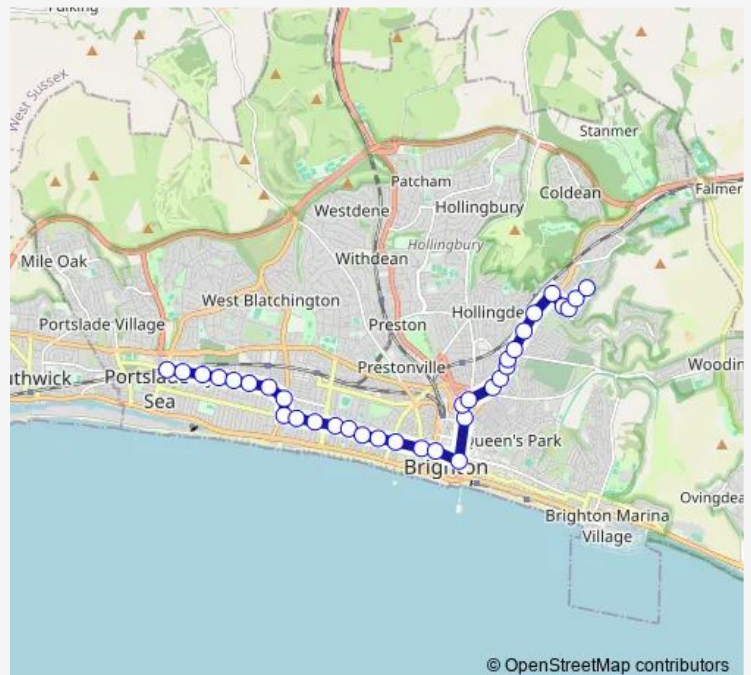

Saturday 05:23-05:48

Sunday —

Route info

Direction: Birdham Road South End

Stops: 32

Trip Duration: 0 hour 28 min

© OpenStreetMap contributors

St Paul's Street

North Road

Brighton Station

Direction

Birdham Road South End — Portslade Railway Station

48 stops

[Open route schedule](#)

Birdham Road South End

Staplefield Drive