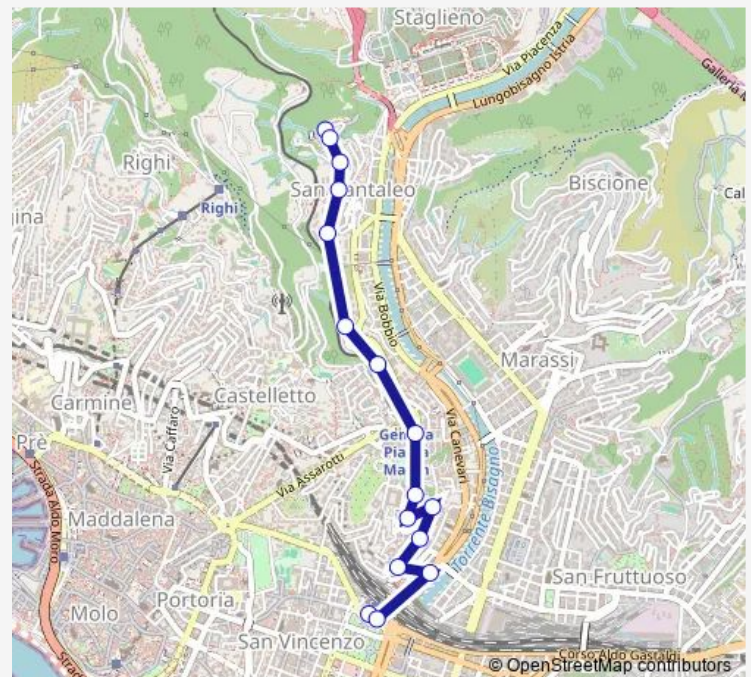

### Route schedule

Brignole FS/Capolinea — Bobbio 3/DA Passano

Monday 20:22

Tuesday 20:22

Wednesday 20:22

Thursday 20:22

Friday 20:22

Saturday —

### Route info

Direction: Brignole FS/Capolinea

Stops: 9

Trip Duration: 0 hour 6 min

49 — Via Ginestre - C.so Montegrappa - Staz. Brignole

**Direction**

Ginestre/Capolinea — Brignole FS/Capolinea

19 stops

## Route schedule

Ginestre/Capolinea — Piacenza 5/Ponte Veronelli

Monday 20:30-20:45

Tuesday 20:30-20:45

Wednesday 20:30-20:45

Thursday 20:30-20:45

Friday 20:30-20:45

Saturday 09:06-20:45

## Route info

Direction: Ginestre/Capolinea

Stops: 20

Trip Duration: 0 hour 11 min

49 Bus time schedules and route maps are available in an offline PDF at [busmaps.com](https://busmaps.com). Use the [busmaps.com](https://busmaps.com) website to see live bus times, train schedule or subway schedule, and step-by-step directions for all public transit in Genoa