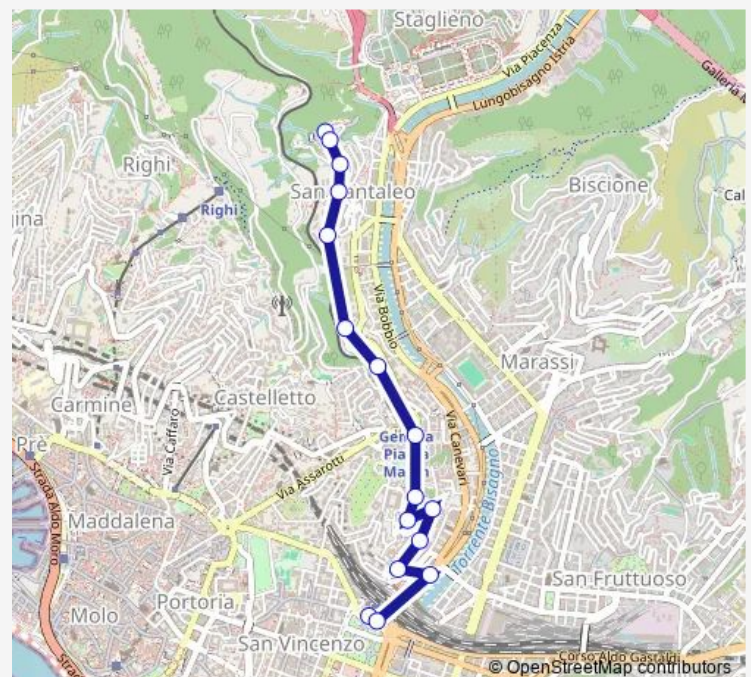

Canevari/Sant'Agata Metro'

Moresco 1/Piazza Firpo

Moresco 2/Romagnosi

Monnet/Stadio

Bobbio 1/Scalinata Montaldo

Bobbio 2/Pontetto

Bobbio 3/DA Passano

Route schedule

Route info

Direction: Brignole FS/Capolinea

Stops: 9

Trip Duration: 0 hour 6 min

49 — Via Ginestre - C.so Montegrappa - Staz. Brignole

Direction

Ginestre/Capolinea — Brignole FS/Capolinea

19 stops

Tuesday 20:30-20:45

Wednesday 20:30-20:45

Thursday 20:30-20:45

Friday 20:30-20:45

Saturday 09:06-20:45

Sunday 20:40

Route info

Direction: Ginestre/Capolinea

Stops: 20

Trip Duration: 0 hour 11 min

49 Bus time schedules and route maps are available in an offline PDF at busmaps.com. Use the busmaps.com website to see live bus times, train schedule or subway schedule, and step-by-step directions for all public transit in Genoa