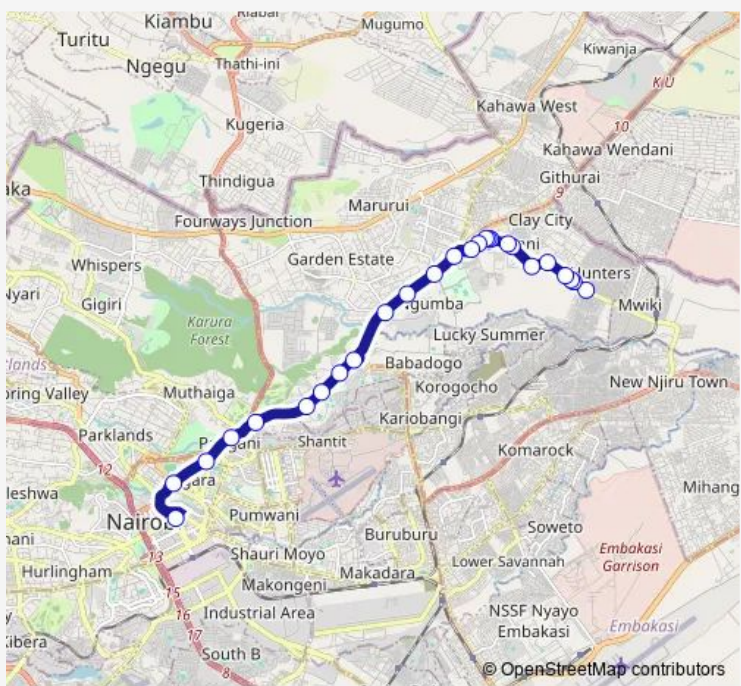

## Bus 49 Odeon-Pangani-Roysambu-Kasarani-Sunton

[Go to website](#)

**Direction**  
Sunton — Odeon

26 stops

[Open route schedule](#)

- Sunton
- Hunters
- Hunters Stage
- St. Francis
- Maternity
- Stima
- Police Post
- Seasons
- Metro
- Corner
- Bull and Bush
- Naivas
- Regional/Icipe
- Stadium
- Safari Park
- Garden City/Homeland Inn
- Roasters
- Allsops
- Drive In
- KCA/Survey
- Utalii

Route schedule  
Sunton — Odeon

Monday	06:00
Tuesday	06:00
Wednesday	06:00
Thursday	06:00
Friday	06:00
Saturday	06:00
Sunday	06:00

Route info

Direction: Sunton

Stops: 26

Trip Duration: 0 hour 38 min

49 — Odeon-Pangani-Roysambu-Kasarani-Sunton **BusMaps**

## Direction

Odeon — Sunton

25 stops

[Open route schedule](#)

Odeon

Ngara

KIE/Pioneer/Desai

Pangani/Muthaiga Footbridge

## Route info

Direction: Odeon

Stops: 25

Trip Duration: 0 hour 38 min

49 Bus time schedules and route maps are available in an offline PDF at [busmaps.com](https://busmaps.com). Use the [busmaps.com](https://busmaps.com) website to see live bus times, train schedule or subway schedule, and step-by-step directions for all public transit in Nairobi