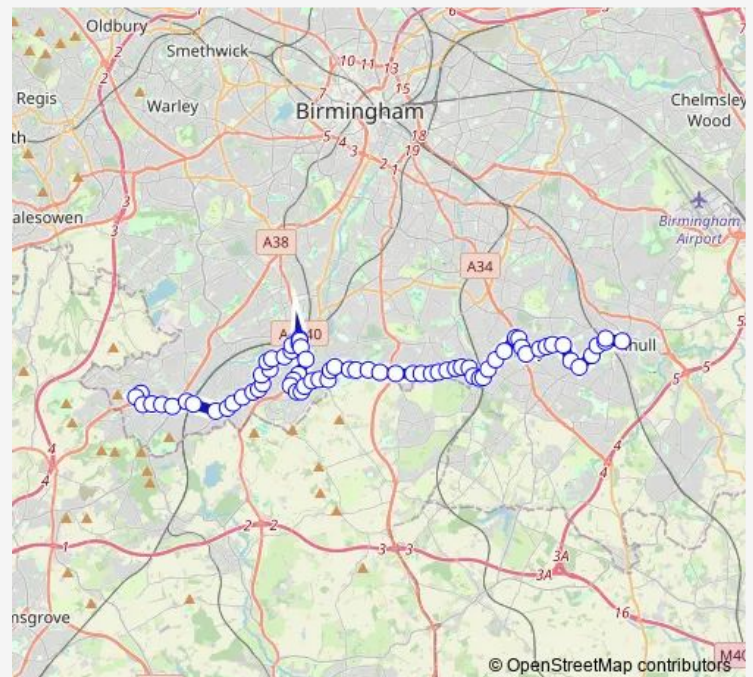

Thursday 05:19-23:20

Friday 05:19-23:20

Saturday 07:25-23:20

Sunday 08:45-23:20

Route info

Direction: Solihull Station Interchange

Stops: 73

Trip Duration: 1 hour 9 min