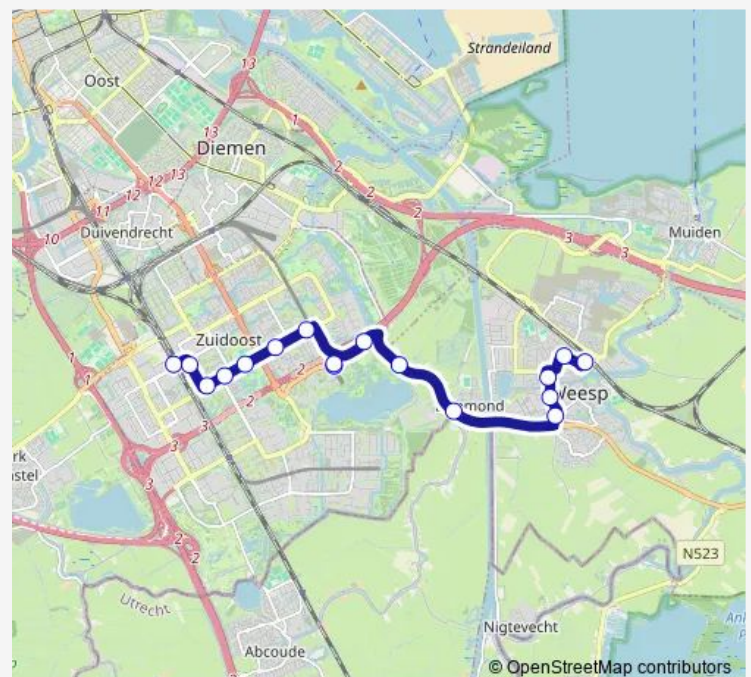

### Direction

Station Bijlmer Arena — Weesp, Station Weesp

17 stops

[Open route schedule](#)

Station Bijlmer Arena

Amsterdam, Haardstee

Amsterdam, Hakfort

Amsterdam, Hogevecht

Van Houtenlaan

V. Houten Ind.park

Casparuslaan

J.H.Leopoldhof

Weesp, Station Weesp

### Route schedule

Station Bijlmer Arena — Weesp, Station Weesp

Monday 06:02-19:00

Tuesday 06:02-19:00

Wednesday 06:02-19:00

Thursday 06:02-19:00

Friday 06:02-19:00

Saturday —

### Route info

Direction: Station Bijlmer Arena

Stops: 17

Trip Duration: 0 hour 23 min

■ 49 — Lijn 49