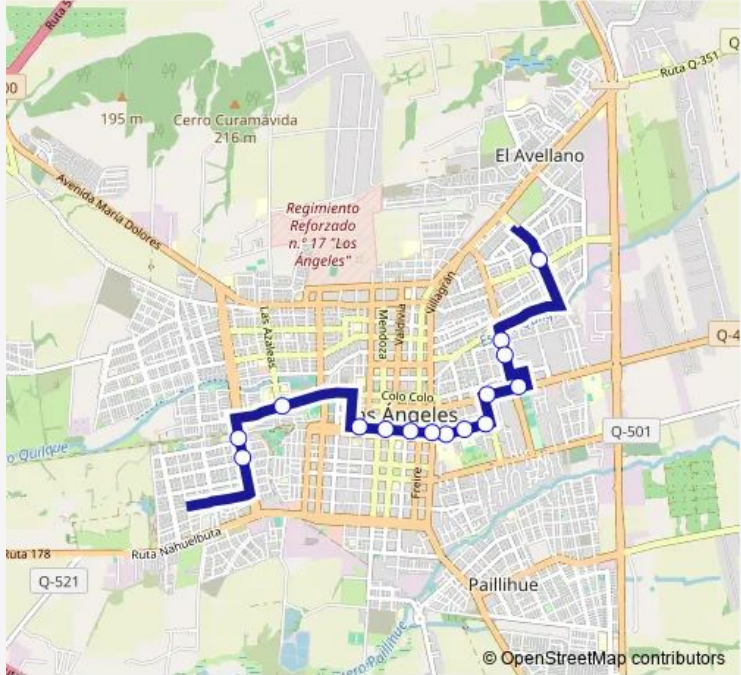

**Bus C30\_I Transporte Rodriguez**

[Go to website](#)

**Direction**  
 Oriente / Almte. Latorre — Padre Hurtado / Baquedano  
 15 stops  
[Open route schedule](#)

- Oriente / Almte. Latorre
- Guillermo Marconi / Luis Soto
- Guillermo Marconi / Colo Colo
- Alemania / Guillermo Marconi
- Alemania / Balmaceda
- Ricardo Vicuna / Sta. Maria
- Ricardo Vicuna / Sta. Maria
- Ricardo Vicuna / Jose Manso de Velasco
- Ricardo Vicuna / Villagran
- Ricardo Vicuna / Colon
- Ricardo Vicuna / Mendoza
- Ricardo Vicuna / Arturo Prat
- Colo Colo / Gabriela Decap
- Padre Hurtado / Ricardo Vicuna
- Padre Hurtado / Baquedano

**Route schedule**  
 Oriente / Almte. Latorre — Padre Hurtado / Baquedano

Monday	07:46-19:54
Tuesday	07:46-19:54
Wednesday	07:46-19:54
Thursday	07:46-19:54
Friday	07:46-19:54
Saturday	07:46-19:54
Sunday	07:46-19:54

**Route info**  
 Direction: Oriente / Almte. Latorre  
 Stops: 15  
 Trip Duration: 0 hour 19 min

C30\_I Bus time schedules and route maps are available in an offline PDF at [busmaps.com](https://busmaps.com). Use the [busmaps.com](https://busmaps.com) website to see live bus times, train schedule or subway schedule, and step-by-step directions for all public transit in Los Angeles

The schedule is provided in the local timezone. Times with "(+1)" indicate departures on the next day.

PDF file created on 2025-01-16

2024 BusMaps.com - All Rights Reserved