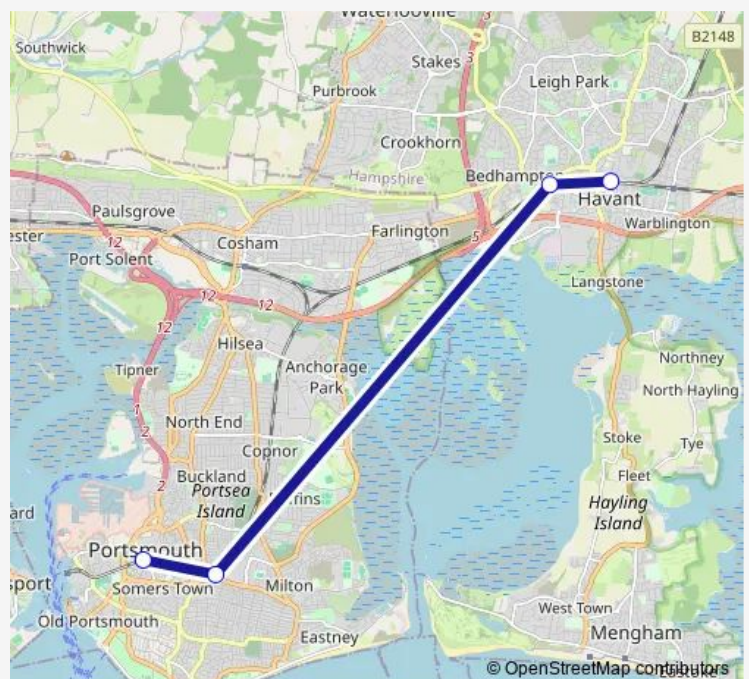

Rail Replacement Bus Service Sn:Pms->Hav SN replacement bus service from PMS to Hav

[Go to website](#)

Direction

Portsmouth & Southsea — Havant

4 stops

[Open route schedule](#)

Portsmouth & Southsea

Fratton

Bedhampton

Havant

Route schedule

Portsmouth & Southsea — Havant

Monday	—
Tuesday	—
Wednesday	—
Thursday	—
Friday	—
Saturday	04:30
Sunday	06:50-09:50

Route info

Direction: Portsmouth & Southsea

Stops: 4

Trip Duration: 0 hour 30 min

■ Sn:Pms->Hav — SN replacement bus service from PMS to Hav

Sn:Pms->Hav Rail Replacement Bus Service time schedules and route maps are available in an offline PDF at busmaps.com. Use the busmaps.com website to see live bus times, train schedule or subway schedule, and step-by-step directions for all public transit in Portsmouth