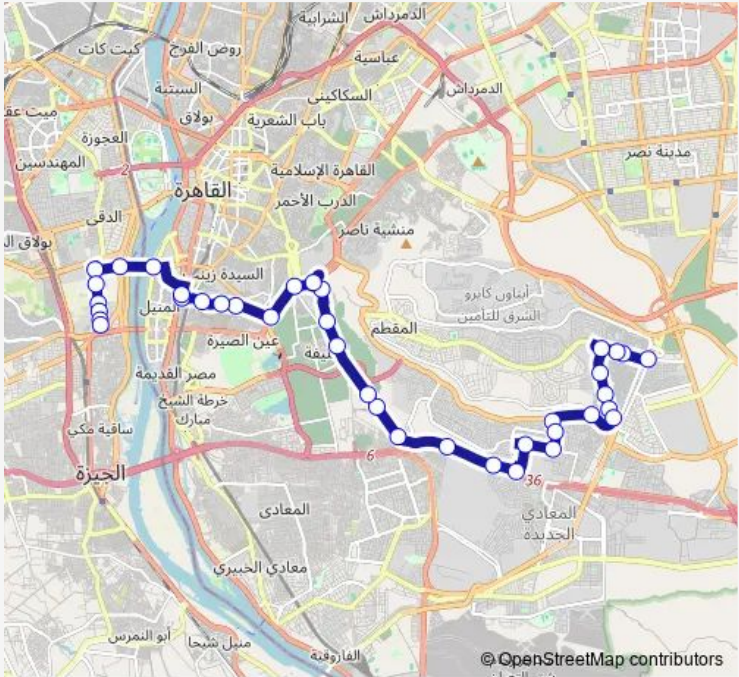

Bus CTA 1108 Giza Square Station - Hadaba Wosta (Moqattam)

[Go to website](#)

Direction
 Giza Square Station — Al Hadaba Al Wosta (Al Moqattam)
 43 stops
[Open route schedule](#)

- Giza Square Station
- Giza Square
- Giza Bridge Exit to Cairo University
- Faculty of Agriculture (Cairo University)
- Agricultural Research Center - Cairo University
- Faculty of Engineering (Cairo University)
- Cairo University Main Gate
- Cairo University Bridge
- Al Manial
- KFC (Al Manial)
- Kasr Al Ainy Hospital
- National Institute for Diabetes (Magra Al Oyoun)
- Fom Al Khalig
- National Institute for Tumor Studies (Magra Al Oyoun)
- Al Farag Butchery (Magra Al Oyoun)
- Madbah (Magra Al Oyoun)
- Al Moqattam Hospital
- Magra Al Oyoun (Salah Salem)
- Al Sayeda Aisha
- Autostrad Entrance from Al Abageyya
- Al Khelaa St.

Route schedule
 Giza Square Station — Al Hadaba Al Wosta (Al Moqattam)

Monday	10:00
Tuesday	10:00
Wednesday	10:00
Thursday	10:00
Friday	10:00
Saturday	10:00
Sunday	10:00

Route info
 Direction: Giza Square Station
 Stops: 43
 Trip Duration: 1 hour 22 min

Al Khelaa St.

Al Abageyya

Salah Al Din Citadel (Salah Salem)

Al Sayeda Aisha Station

Magra Al Oyouun (Salah Salem)

Route schedule

Al Hadaba Al Wosta (Al Moqattam) — Giza Square

Monday 10:00

Stops: 38

Trip Duration: 1 hour 16 min

Al Moqattam Hospital

Madbah (Magra Al Oyoum)

Al Farag Butchery (Magra Al Oyoum)

National Institute for Tumor Studies (Magra Al Oyoum)

Fom Al Khalig

Al Manial