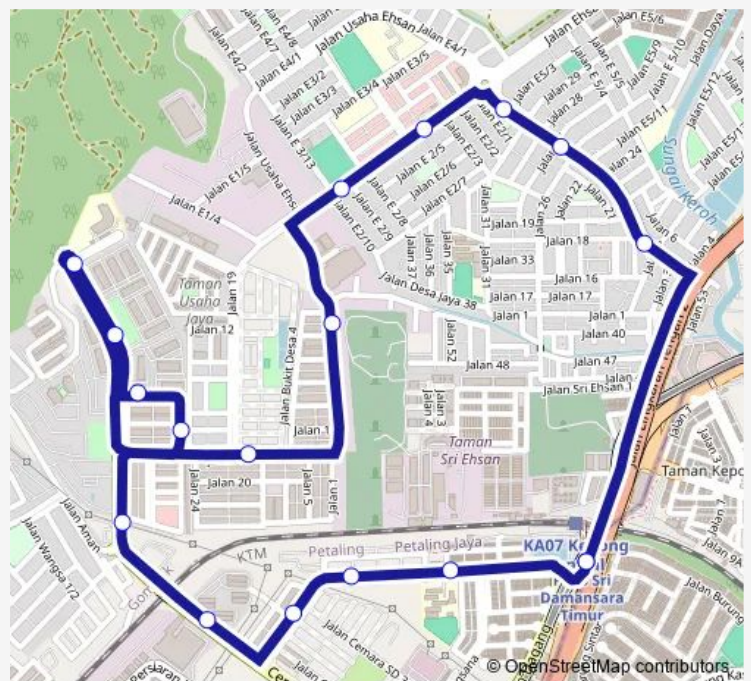

Bus T110

Go to website

Direction

MRT SRI Damansara Timur — MRT SRI Damansara Timur

18 stops

[Open route schedule](#)

MRT SRI Damansara Timur

BHP Desa Jaya

(M1) Apartment Desa Dua

Desa Aman Puri (Utara)

Desa Aman Puri (Selatan)

Flat SRI Cemara

Perumahan Mahogany SD1/6

Kafa Integrasi AI Muhajirin (Opp)

S.K. Bandar Baru SRI Damansara (Opp)

MRT SRI Damansara Timur

Route schedule

MRT SRI Damansara Timur — MRT SRI Damansara Timur

Monday	06:00-23:30
Tuesday	06:00-23:30
Wednesday	06:00-23:30
Thursday	06:00-23:30
Friday	06:00-23:30
Saturday	06:00-23:30
Sunday	06:00-23:30

Route info

Direction: MRT SRI Damansara Timur

Stops: 18

Trip Duration: 0 hour 25 min

T110

T110 Bus time schedules and route maps are available in an offline PDF at busmaps.com. Use the busmaps.com website to see live bus times, train schedule or subway schedule, and step-by-step directions for all public transit in Kuala Lumpur