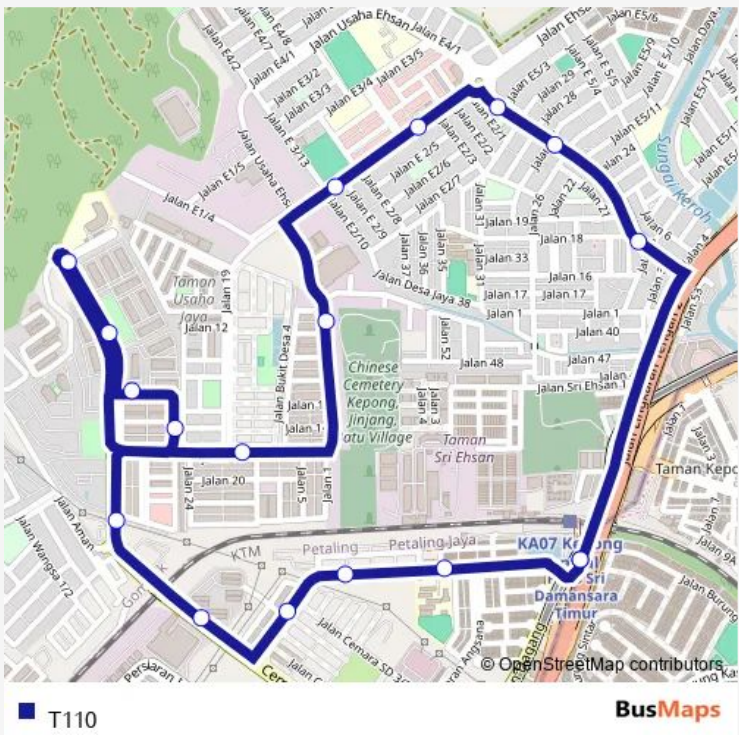

Bus T110

[Go to website](#)

**Direction**  
 MRT SRI Damansara Timur — MRT SRI Damansara Timur

18 stops

[Open route schedule](#)

- MRT SRI Damansara Timur
- BHP Desa Jaya
- Desa Jaya (Barat)
- Pusat Komuniti Taman Ehsan
- Taman Ehsan (Timur)
- Taman Ehsan (Selatan)
- Perindustrian Ehsan Jaya
- Bukit Desa Utama (Selatan)
- Sek. Keb. Desa Amanpuri
- Apartment Desa Satu
- (M1) Apartment Desa Dua
- Desa Aman Puri (Utara)
- Desa Aman Puri (Selatan)
- Flat SRI Cemara
- Perumahan Mahogany SD1/6
- Kafa Integrasi AI Muhajirin (Opp)
- S.K. Bandar Baru SRI Damansara (Opp)
- MRT SRI Damansara Timur

**Route schedule**  
 MRT SRI Damansara Timur — MRT SRI Damansara Timur

Monday	06:00-23:30
Tuesday	06:00-23:30
Wednesday	06:00-23:30
Thursday	06:00-23:30
Friday	06:00-23:30
Saturday	06:00-23:30
Sunday	06:00-23:30

**Route info**

Direction: MRT SRI Damansara Timur

Stops: 18

Trip Duration: 0 hour 20 min

T110 Bus time schedules and route maps are available in an offline PDF at [busmaps.com](https://busmaps.com). Use the [busmaps.com](https://busmaps.com) website to see live bus times, train schedule or subway schedule, and step-by-step directions for all public transit in Kuala Lumpur