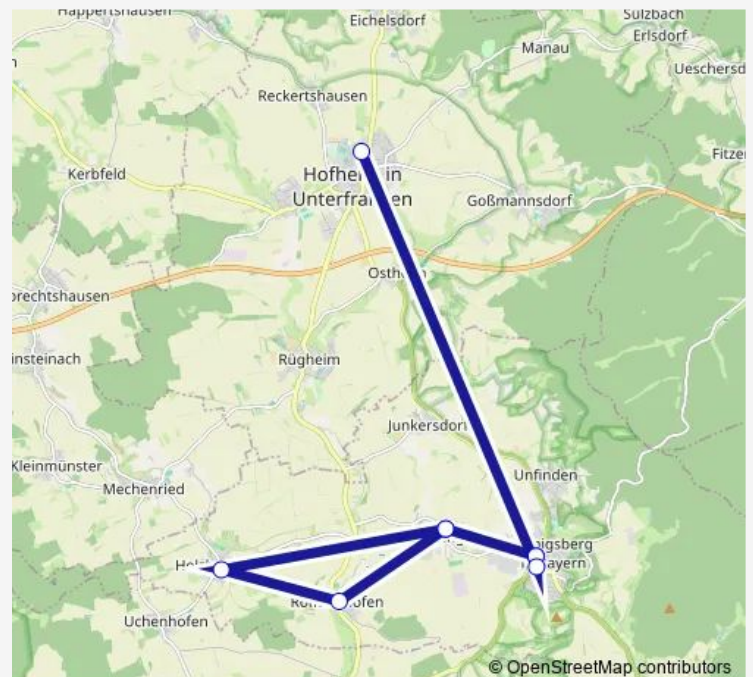

Route info

Direction: Hofheim (Ufr.) Realschule

Stops: 11

Trip Duration: 0 hour 50 min

Direction

Königsberg Regiomontanusstraße — Hofheim (Ufr.) Realschule

8 stops

[Open route schedule](#)

Sunday —

Route info

Direction: Königsberg Regiomontanusstraße

Stops: 8

Trip Duration: 0 hour 45 min

Direction

Königsberg Hallenbad — Königsberg (Bay), Schule

10 stops

Thursday 11:15-12:15

Friday 11:15-12:15

Saturday —

Sunday —

Route info

Direction: Königsberg Hallenbad

Stops: 10

Trip Duration: 0 hour 36 min

Sunday —

Route info

Direction: Königsberg Regiomontanusstraße

Stops: 4

Trip Duration: 0 hour 11 min

1182 Bus time schedules and route maps are available in an offline PDF at busmaps.com. Use the busmaps.com website to see live bus times, train schedule or subway schedule, and step-by-step directions for all public transit in Hassfurt