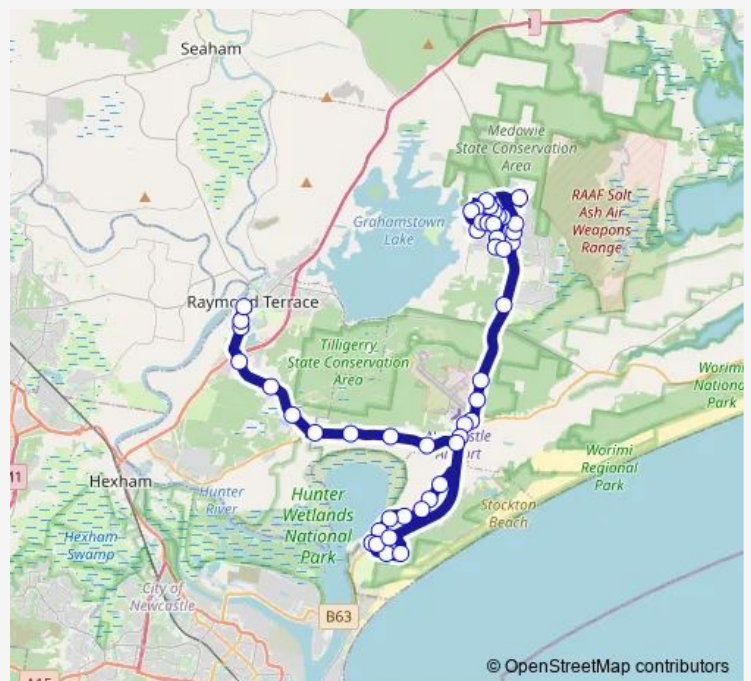

Medowie Rd Opp Raaf Base Williamstown South Gate

Nelson Bay Rd Opp Medowie Rd

Nelson Bay Rd Opp Slades Rd

Nelson Bay Rd Before Lavis Lane

Fullerton Cove Rd Opp 425

Fullerton Cove Rd After George St

Fullerton Cove Rd After Coxs Lane

220 Fullerton Cove Rd

Fullerton Cove Rd Opp 145

Stanley Park, Fullerton Cove Rd

Fullerton Cove Rd Opp The Cove Dr

Seaside Bvd Before Ironbark Dr

Route schedule

Medowie Christian School Bus Bay — Raymond Terrace Shopping Centre, Sturgeon St

Monday	—
Tuesday	15:25
Wednesday	15:25
Thursday	15:25
Friday	—
Saturday	—
Sunday	—

Route info

Direction: Medowie Christian School Bus Bay

Stops: 34

Trip Duration: 0 hour 48 min

1182 — Catherine Mcauley to Raymond Terrace via Williamstown

Monday 15:05

Tuesday 15:05

Wednesday 15:05

Thursday 15:05

Friday 15:05

Saturday —

Sunday —

Route info