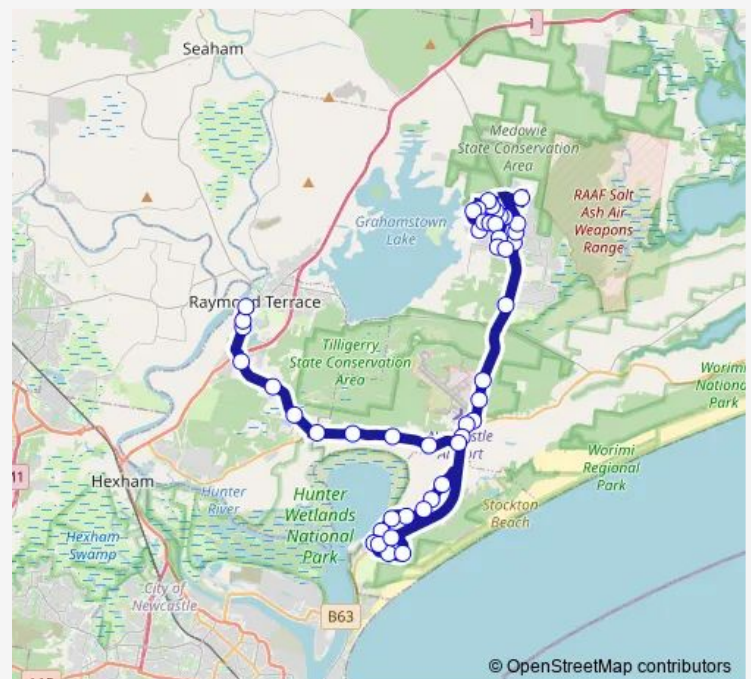

Kirrang Dr At Wilga Rd

Kirrang Dr At Ferodale Rd

Ferodale Rd Before Peppertree Rd

Medowie Rd Opp Raaf Base North Gate

Route schedule

Catherine Mcauley College, Bus Stop B — Raymond Terrace Shopping Centre, Sturgeon St

Monday	15:05
Tuesday	15:05-15:25
Wednesday	15:05-15:25
Thursday	15:05-15:25
Friday	15:05
Saturday	—
Sunday	—

Route info

Direction: Catherine Mcauley College, Bus Stop B

Stops: 46

Trip Duration: 1 hour 8 min

Medowie Rd Opp Raaf Base Williamtown South Gate

Nelson Bay Rd Opp Medowie Rd

Nelson Bay Rd Opp Slades Rd

Nelson Bay Rd Before Lavis Lane

Fullerton Cove Rd Opp 425

Fullerton Cove Rd After George St

Fullerton Cove Rd After Coxs Lane

220 Fullerton Cove Rd

Fullerton Cove Rd Opp 145

Stanley Park, Fullerton Cove Rd

Fullerton Cove Rd Opp The Cove Dr

Seaside Bvd Before Ironbark Dr

Banksia Park, Seaside Bvd

Nelson Bay Rd Before Seaside Bvd

Nelson Bay Rd After Fullerton Cove Rd